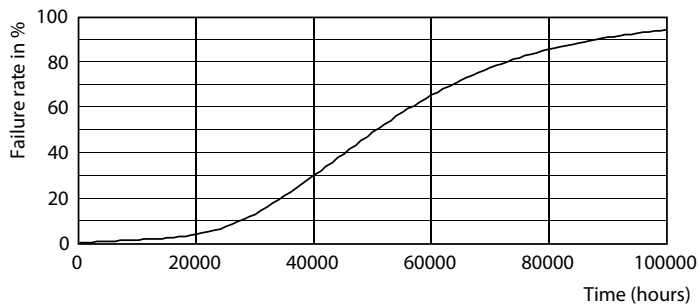

MAS LEDBulbND7.3-100WE27830 A70 FRG UE

Product	D	C
MAS LEDBulbND7.3-100WE27830 A70 FRG UE	70 mm	127 mm

Fotometrische gegevens

Spectral Power Distribution Colour

General uniform lighting

MASTER LEDbulb Ultra Efficient

Fotometrische gegevens

Light Distribution Diagram

Levensduur

Life Expectancy Diagram

Lumen Maintenance Diagram