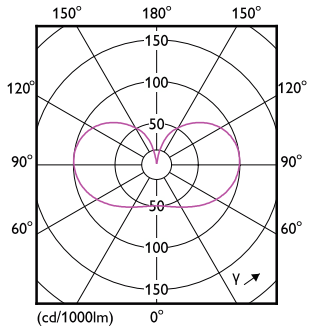

MAS LEDBulbND7.3-100WE27830 A70 FRG UE

Product	D	C
MAS LEDBulbND7.3-100WE27830 A70 FRG UE	70 mm	127 mm

Fotometrische gegevens

Spectral Power Distribution Colour

General uniform lighting

MASTER LEDbulb Ultra Efficient

Fotometrische gegevens

Light Distribution Diagram

Levensduur

Life Expectancy Diagram

Lumen Maintenance Diagram