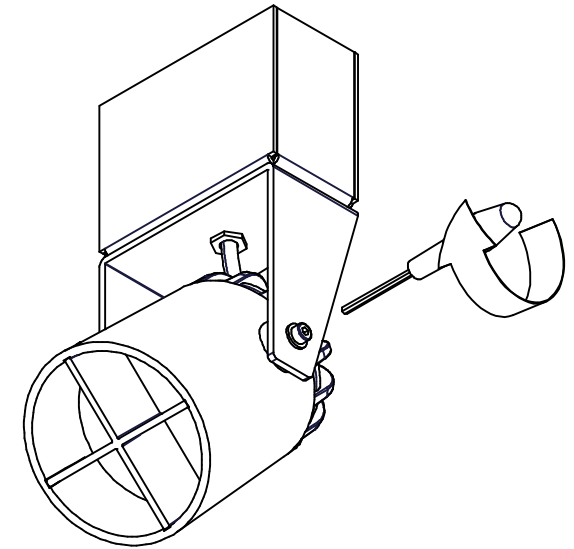

Julien round foot IP54 LED 3000K flood GI

107312XX

 The light source contained in this luminaire shall only be replaced by the manufacturer or his service agent or a similar qualified person