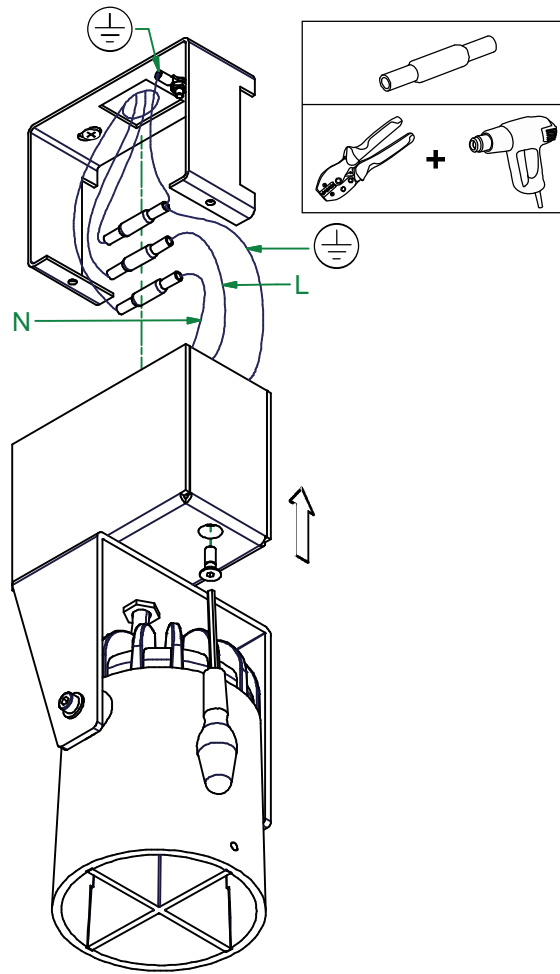

Julien round foot IP54 LED 3000K flood GI

107312XX

 The light source contained in this luminaire shall only be replaced by the manufacturer or his service agent or a similar qualified person