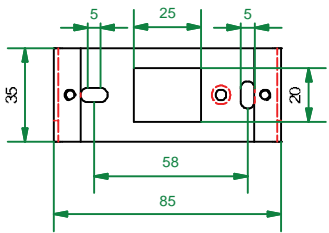

Julien round foot IP54 LED 3000K flood GI

107312XX

 The light source contained in this luminaire shall only be replaced by the manufacturer or his service agent or a similar qualified person