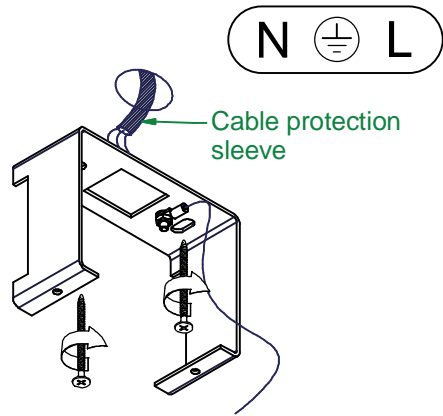

Julien round foot IP54 LED 3000K flood GI

107312XX

 The light source contained in this luminaire shall only be replaced by the manufacturer or his service agent or a similar qualified person