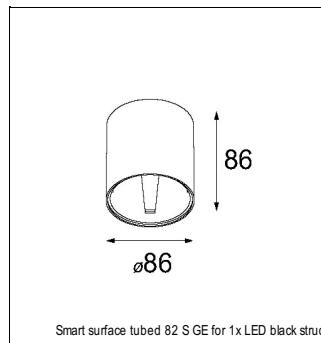

12845032	SMART SURFACE TUBED 82 LARGE LED GE BLACK STRUC
12845024	SMART SURFACE TUBED 82 LARGE LED GE BRUSHED ALU
12845009	SMART SURFACE TUBED 82 LARGE LED GE WHITE STRUC
12844032	SMART SURFACE TUBED 82 LARGE LED GI BLACK STRUC
12844024	SMART SURFACE TUBED 82 LARGE LED GI BRUSHED ALU
12844009	SMART SURFACE TUBED 82 LARGE LED GI WHITE STRUC
12841032	SMART SURFACE TUBED 82 S GE FOR 1X LED BLACK STRUC
12841009	SMART SURFACE TUBED 82 S GE FOR 1X LED WHITE STRUC
12842432	SMART SURFACE TUBED SUSPENSION 82 XL LED DALI GI BLACK STRUC
12842424	SMART SURFACE TUBED SUSPENSION 82 XL LED DALI GI BRUSHED ALU
12842409	SMART SURFACE TUBED SUSPENSION 82 XL LED DALI GI WHITE STRUC
12842332	SMART SURFACE TUBED SUSPENSION 82 XL LED 1-10V/PUSHDIM GI BLACK STRUC
12842324	SMART SURFACE TUBED SUSPENSION 82 XL LED 1-10V/PUSHDIM GI BRUSHED ALU
12842309	SMART SURFACE TUBED SUSPENSION 82 XL LED 1-10V/PUSHDIM GI WHITE STRUC
12842232	SMART SURFACE TUBED SUSPENSION 82 XL LED TRE DIM GI BLACK STRUC
12842224	SMART SURFACE TUBED SUSPENSION 82 XL LED TRE DIM GI BRUSHED ALU
12842209	SMART SURFACE TUBED SUSPENSION 82 XL LED TRE DIM GI WHITE STRUC
12842032	SMART SURFACE TUBED SUSPENSION 82 LARGE LED GI BLACK STRUC
12842024	SMART SURFACE TUBED SUSPENSION 82 LARGE LED GI BRUSHED ALU
12842009	SMART SURFACE TUBED SUSPENSION 82 LARGE LED GI WHITE STRUC

MASK

12500132	SMART MASK 82 2X BLACK STRUC
12500146	SMART MASK 82 2X GOLD
12500160	SMART MASK 82 2X WHITE STRUC

ACCESSORIES

SURFACE-BOX

12515132	SMART SURFACE BOX 82 1-10V/PUSHDIM GI FOR 2X LED GE BLACK STRUC