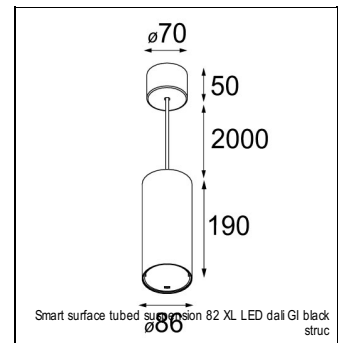

12845032	SMART SURFACE TUBED 82 LARGE LED GE BLACK STRUC
12845024	SMART SURFACE TUBED 82 LARGE LED GE BRUSHED ALU
12845009	SMART SURFACE TUBED 82 LARGE LED GE WHITE STRUC
12844032	SMART SURFACE TUBED 82 LARGE LED GI BLACK STRUC
12844024	SMART SURFACE TUBED 82 LARGE LED GI BRUSHED ALU
12844009	SMART SURFACE TUBED 82 LARGE LED GI WHITE STRUC
12841032	SMART SURFACE TUBED 82 S GE FOR 1X LED BLACK STRUC
12841009	SMART SURFACE TUBED 82 S GE FOR 1X LED WHITE STRUC
12842432	SMART SURFACE TUBED SUSPENSION 82 XL LED DALI GI BLACK STRUC
12842424	SMART SURFACE TUBED SUSPENSION 82 XL LED DALI GI BRUSHED ALU
12842409	SMART SURFACE TUBED SUSPENSION 82 XL LED DALI GI WHITE STRUC
12842332	SMART SURFACE TUBED SUSPENSION 82 XL LED 1-10V/PUSHDIM GI BLACK STRUC
12842324	SMART SURFACE TUBED SUSPENSION 82 XL LED 1-10V/PUSHDIM GI BRUSHED ALU
12842309	SMART SURFACE TUBED SUSPENSION 82 XL LED 1-10V/PUSHDIM GI WHITE STRUC
12842232	SMART SURFACE TUBED SUSPENSION 82 XL LED TRE DIM GI BLACK STRUC
12842224	SMART SURFACE TUBED SUSPENSION 82 XL LED TRE DIM GI BRUSHED ALU
12842209	SMART SURFACE TUBED SUSPENSION 82 XL LED TRE DIM GI WHITE STRUC
12842032	SMART SURFACE TUBED SUSPENSION 82 LARGE LED GI BLACK STRUC
12842024	SMART SURFACE TUBED SUSPENSION 82 LARGE LED GI BRUSHED ALU
12842009	SMART SURFACE TUBED SUSPENSION 82 LARGE LED GI WHITE STRUC

MASK

12500132	SMART MASK 82 2X BLACK STRUC
12500146	SMART MASK 82 2X GOLD
12500160	SMART MASK 82 2X WHITE STRUC

ACCESSORIES

SURFACE-BOX

12515132	SMART SURFACE BOX 82 1-10V/PUSHDIM GI FOR 2X LED GE BLACK STRUC