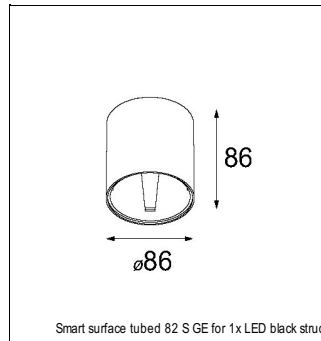

12845032	SMART SURFACE TUBED 82 LARGE LED GE BLACK STRUC
12845024	SMART SURFACE TUBED 82 LARGE LED GE BRUSHED ALU
12845009	SMART SURFACE TUBED 82 LARGE LED GE WHITE STRUC
12844032	SMART SURFACE TUBED 82 LARGE LED GI BLACK STRUC
12844024	SMART SURFACE TUBED 82 LARGE LED GI BRUSHED ALU
12844009	SMART SURFACE TUBED 82 LARGE LED GI WHITE STRUC
12841032	SMART SURFACE TUBED 82 S GE FOR 1X LED BLACK STRUC
12841009	SMART SURFACE TUBED 82 S GE FOR 1X LED WHITE STRUC
12842432	SMART SURFACE TUBED SUSPENSION 82 XL LED DALI GI BLACK STRUC
12842424	SMART SURFACE TUBED SUSPENSION 82 XL LED DALI GI BRUSHED ALU
12842409	SMART SURFACE TUBED SUSPENSION 82 XL LED DALI GI WHITE STRUC
12842332	SMART SURFACE TUBED SUSPENSION 82 XL LED 1-10V/PUSHDIM GI BLACK STRUC
12842324	SMART SURFACE TUBED SUSPENSION 82 XL LED 1-10V/PUSHDIM GI BRUSHED ALU
12842309	SMART SURFACE TUBED SUSPENSION 82 XL LED 1-10V/PUSHDIM GI WHITE STRUC
12842232	SMART SURFACE TUBED SUSPENSION 82 XL LED TRE DIM GI BLACK STRUC
12842224	SMART SURFACE TUBED SUSPENSION 82 XL LED TRE DIM GI BRUSHED ALU
12842209	SMART SURFACE TUBED SUSPENSION 82 XL LED TRE DIM GI WHITE STRUC
12842032	SMART SURFACE TUBED SUSPENSION 82 LARGE LED GI BLACK STRUC
12842024	SMART SURFACE TUBED SUSPENSION 82 LARGE LED GI BRUSHED ALU
12842009	SMART SURFACE TUBED SUSPENSION 82 LARGE LED GI WHITE STRUC

MASK

12500132	SMART MASK 82 2X BLACK STRUC
12500146	SMART MASK 82 2X GOLD
12500160	SMART MASK 82 2X WHITE STRUC

ACCESSORIES

SURFACE-BOX

12515132	SMART SURFACE BOX 82 1-10V/PUSHDIM GI FOR 2X LED GE BLACK STRUC