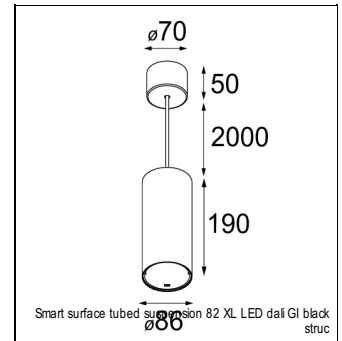

12845032	SMART SURFACE TUBED 82 LARGE LED GE BLACK STRUC
12845024	SMART SURFACE TUBED 82 LARGE LED GE BRUSHED ALU
12845009	SMART SURFACE TUBED 82 LARGE LED GE WHITE STRUC
12844032	SMART SURFACE TUBED 82 LARGE LED GI BLACK STRUC
12844024	SMART SURFACE TUBED 82 LARGE LED GI BRUSHED ALU
12844009	SMART SURFACE TUBED 82 LARGE LED GI WHITE STRUC
12841032	SMART SURFACE TUBED 82 S GE FOR 1X LED BLACK STRUC
12841009	SMART SURFACE TUBED 82 S GE FOR 1X LED WHITE STRUC
12842432	SMART SURFACE TUBED SUSPENSION 82 XL LED DALI GI BLACK STRUC
12842424	SMART SURFACE TUBED SUSPENSION 82 XL LED DALI GI BRUSHED ALU
12842409	SMART SURFACE TUBED SUSPENSION 82 XL LED DALI GI WHITE STRUC
12842332	SMART SURFACE TUBED SUSPENSION 82 XL LED 1-10V/PUSHDIM GI BLACK STRUC
12842324	SMART SURFACE TUBED SUSPENSION 82 XL LED 1-10V/PUSHDIM GI BRUSHED ALU
12842309	SMART SURFACE TUBED SUSPENSION 82 XL LED 1-10V/PUSHDIM GI WHITE STRUC
12842232	SMART SURFACE TUBED SUSPENSION 82 XL LED TRE DIM GI BLACK STRUC
12842224	SMART SURFACE TUBED SUSPENSION 82 XL LED TRE DIM GI BRUSHED ALU
12842209	SMART SURFACE TUBED SUSPENSION 82 XL LED TRE DIM GI WHITE STRUC
12842032	SMART SURFACE TUBED SUSPENSION 82 LARGE LED GI BLACK STRUC
12842024	SMART SURFACE TUBED SUSPENSION 82 LARGE LED GI BRUSHED ALU
12842009	SMART SURFACE TUBED SUSPENSION 82 LARGE LED GI WHITE STRUC

MASK

12500132	SMART MASK 82 2X BLACK STRUC
12500146	SMART MASK 82 2X GOLD
12500160	SMART MASK 82 2X WHITE STRUC

ACCESSORIES

SURFACE-BOX

12515132	SMART SURFACE BOX 82 1-10V/PUSHDIM GI FOR 2X LED GE BLACK STRUC