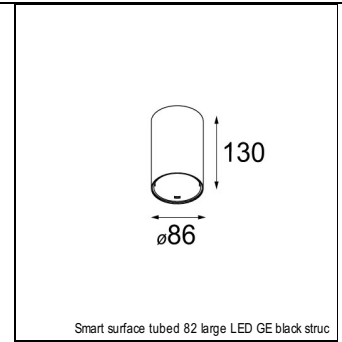

12845032	SMART SURFACE TUBED 82 LARGE LED GE BLACK STRUC
12845024	SMART SURFACE TUBED 82 LARGE LED GE BRUSHED ALU
12845009	SMART SURFACE TUBED 82 LARGE LED GE WHITE STRUC
12844032	SMART SURFACE TUBED 82 LARGE LED GI BLACK STRUC
12844024	SMART SURFACE TUBED 82 LARGE LED GI BRUSHED ALU
12844009	SMART SURFACE TUBED 82 LARGE LED GI WHITE STRUC
12841032	SMART SURFACE TUBED 82 S GE FOR 1X LED BLACK STRUC
12841009	SMART SURFACE TUBED 82 S GE FOR 1X LED WHITE STRUC
12842432	SMART SURFACE TUBED SUSPENSION 82 XL LED DALI GI BLACK STRUC
12842424	SMART SURFACE TUBED SUSPENSION 82 XL LED DALI GI BRUSHED ALU
12842409	SMART SURFACE TUBED SUSPENSION 82 XL LED DALI GI WHITE STRUC
12842332	SMART SURFACE TUBED SUSPENSION 82 XL LED 1-10V/PUSHDIM GI BLACK STRUC
12842324	SMART SURFACE TUBED SUSPENSION 82 XL LED 1-10V/PUSHDIM GI BRUSHED ALU
12842309	SMART SURFACE TUBED SUSPENSION 82 XL LED 1-10V/PUSHDIM GI WHITE STRUC
12842232	SMART SURFACE TUBED SUSPENSION 82 XL LED TRE DIM GI BLACK STRUC
12842224	SMART SURFACE TUBED SUSPENSION 82 XL LED TRE DIM GI BRUSHED ALU
12842209	SMART SURFACE TUBED SUSPENSION 82 XL LED TRE DIM GI WHITE STRUC
12842032	SMART SURFACE TUBED SUSPENSION 82 LARGE LED GI BLACK STRUC
12842024	SMART SURFACE TUBED SUSPENSION 82 LARGE LED GI BRUSHED ALU
12842009	SMART SURFACE TUBED SUSPENSION 82 LARGE LED GI WHITE STRUC

MASK

12500132	SMART MASK 82 2X BLACK STRUC
12500146	SMART MASK 82 2X GOLD
12500160	SMART MASK 82 2X WHITE STRUC

ACCESSORIES

SURFACE-BOX

12515132	SMART SURFACE BOX 82 1-10V/PUSHDIM GI FOR 2X LED GE BLACK STRUC