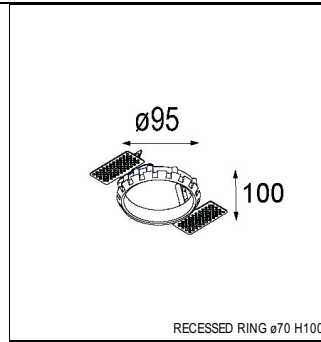

12845032	SMART SURFACE TUBED 82 LARGE LED GE BLACK STRUC
12845024	SMART SURFACE TUBED 82 LARGE LED GE BRUSHED ALU
12845009	SMART SURFACE TUBED 82 LARGE LED GE WHITE STRUC
12844032	SMART SURFACE TUBED 82 LARGE LED GI BLACK STRUC
12844024	SMART SURFACE TUBED 82 LARGE LED GI BRUSHED ALU
12844009	SMART SURFACE TUBED 82 LARGE LED GI WHITE STRUC
12841032	SMART SURFACE TUBED 82 S GE FOR 1X LED BLACK STRUC
12841009	SMART SURFACE TUBED 82 S GE FOR 1X LED WHITE STRUC
12842432	SMART SURFACE TUBED SUSPENSION 82 XL LED DALI GI BLACK STRUC
12842424	SMART SURFACE TUBED SUSPENSION 82 XL LED DALI GI BRUSHED ALU
12842409	SMART SURFACE TUBED SUSPENSION 82 XL LED DALI GI WHITE STRUC
12842332	SMART SURFACE TUBED SUSPENSION 82 XL LED 1-10V/PUSHDIM GI BLACK STRUC
12842324	SMART SURFACE TUBED SUSPENSION 82 XL LED 1-10V/PUSHDIM GI BRUSHED ALU
12842309	SMART SURFACE TUBED SUSPENSION 82 XL LED 1-10V/PUSHDIM GI WHITE STRUC
12842232	SMART SURFACE TUBED SUSPENSION 82 XL LED TRE DIM GI BLACK STRUC
12842224	SMART SURFACE TUBED SUSPENSION 82 XL LED TRE DIM GI BRUSHED ALU
12842209	SMART SURFACE TUBED SUSPENSION 82 XL LED TRE DIM GI WHITE STRUC
12842032	SMART SURFACE TUBED SUSPENSION 82 LARGE LED GI BLACK STRUC
12842024	SMART SURFACE TUBED SUSPENSION 82 LARGE LED GI BRUSHED ALU
12842009	SMART SURFACE TUBED SUSPENSION 82 LARGE LED GI WHITE STRUC

MASK

12500132	SMART MASK 82 2X BLACK STRUC
12500146	SMART MASK 82 2X GOLD
12500160	SMART MASK 82 2X WHITE STRUC

ACCESSORIES

SURFACE-BOX

12515132	SMART SURFACE BOX 82 1-10V/PUSHDIM GI FOR 2X LED GE BLACK STRUC