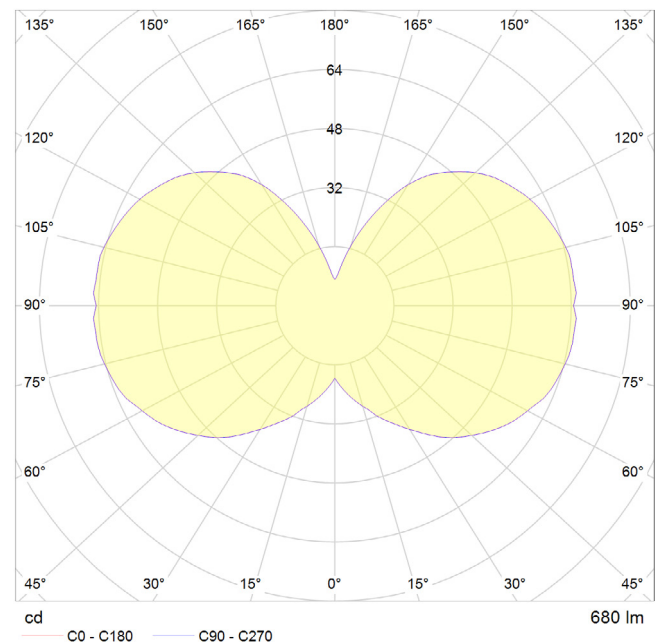

Built from lightweight aluminium, it is finished in a soft Sage green to complement the matte porcelain Sphere IV LED bulb.

LAMP

Shape: G150
Bulb Materials: Borosilicate Glass and Brass Cap
Bulb Finish: Matte White
Beam angle: 360°
Base: E27
Working temperature: -5°C to 40°C
Warm up time: Instant
Warranty: 3 years
Input Voltage: 220-240V
Fixture Materials:
 Powder Coated Aluminium

DIMENSIONS:

BULB:
 150 x 190 mm
 (Width x Length)

FIXTURE:
 150 x 220 x 220 mm
 (Width x Length x Height)

PERFORMANCE

CRI (colour rendering index)	95
Lamp lumen output	680lm
Flicker	<5%
Lumens per circuit watt (LM/W)	85lm/W
Lifetime (TM-21) (hours)	15,000hrs
Colour Temperature	2000K - 2800K
Power factor	0.8

POLAR DIAGRAM

DIMMING

Dimmable: Yes, in-line dimmer included.
Dimming type: Trailing edge

SKU CODES: EU: ALM-SPHR-IV-SGE-TBL-01-EU
 UK: ALM-SPHR-IV-SGE-TBL-01-UK

EAN CODES: EU: 5060400157648
 UK: 5060400157655