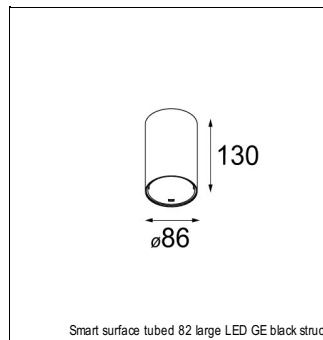

Art. Nr. 12441732

SPECIFICATIONS

Lamp	1x LED Array	
Gear / Transfo	LED gear not incl.	
Cut-out size	ø 70 h 60	
Weight	0.36kg	
Min. Distance	0.1 m	
IP	IP20	
Glow Wire Test	960°	
Source lifetime	50000 hrs	
CRI	90	
Power supply	500mA 18.4Vf	350mA 17.8Vf
Connected load	9.2W	6.2W
Lumen	735lm	548lm
Efficacy	80lm/W	88lm/W
UGR	16	15
Adjustability	Not Applicable	
Remark	! 3500K on request ! can be combined with Smart mask ! can be combined with Smart surface box & surface tubed (surface/suspension)	

RECESSED-FRAME

12500230	RECESSED RING Ø70 H100
----------	------------------------

MASK

12500132	SMART MASK 82 2X BLACK STRUC
12500146	SMART MASK 82 2X GOLD
12500160	SMART MASK 82 2X WHITE STRUC

ACCESSORIES