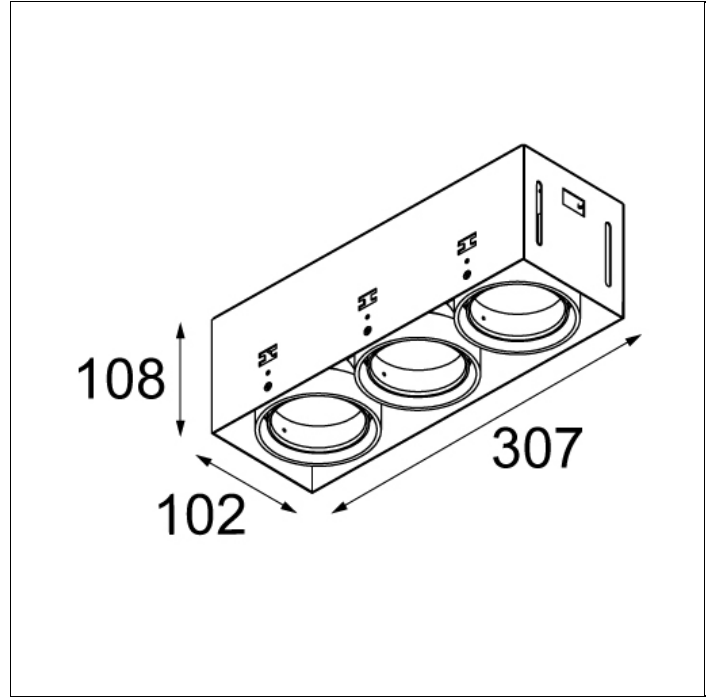

MINI MULTIPLE TRIMLESS FOR SMART RINGS

MINI MULTIPLE TRIMLESS FOR SMART RINGS 3X LED GE

After twenty years still one of the architect's favorites. Mini multiple trimless, with its minimalistic features becomes part of the interior. Its dark or white casing vanishes when switching on the light. The versatile Multiple leaves nothing to the imagination with the technology on full display, allowing this luminaire to fit well into both a minimalist and an industrial-chic environment. The gimballed system allows you to direct the light source at any angle of your choice. Connect Mini multiple trimless with Smart by adding the Smart frontrings to your recessed spot.

Art. Nr. 12537209

SPECIFICATIONS

Lamp	3x LED Array 9.2W
Gear / Transfo	LED gear not incl.
Cut-out size	l 312 w 107 h 120
Weight	1.39kg
Min. Distance	0.1 m
Power supply	500mA
IP	IP20
Glow Wire Test	960°
Source lifetime	50000 hrs
CRI	90
Adjustability	v -35°/+35°