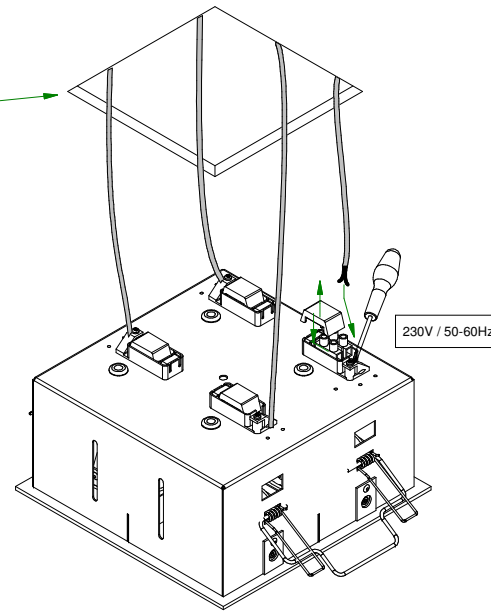

Mini-multiple 4SQx ES50

103515XX

Lamp type : QPAR 16

Fitting : GU10

1

210x210
H= 130

Conbox has to be combined with gypkit !!!
10400430+10420430

Gypkit :10420430 Mini-multiple 4SQx gypkit

2

230V / 50-60Hz

3

4

If halogen lamp:
max 50W

If retrofit LED lamp:
only suitable for short version

CAN BE USED WITH
Conbox: 10400430
Gypkit: 10420430