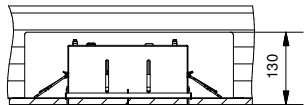

Mini-multiple 4SQx ES50

103515XX

Lamp type : QPAR 16

Fitting : GU10

1

210x210
H= 130

Conbox has to be combined with gypkit !!!
10400430+10420430

Gypkit :10420430 Mini-multiple 4SQx gypkit