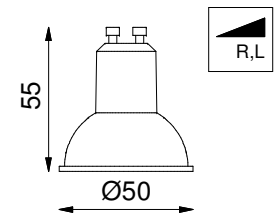

If halogen lamp:
max 50W

If retrofit LED lamp:
only suitable for short version