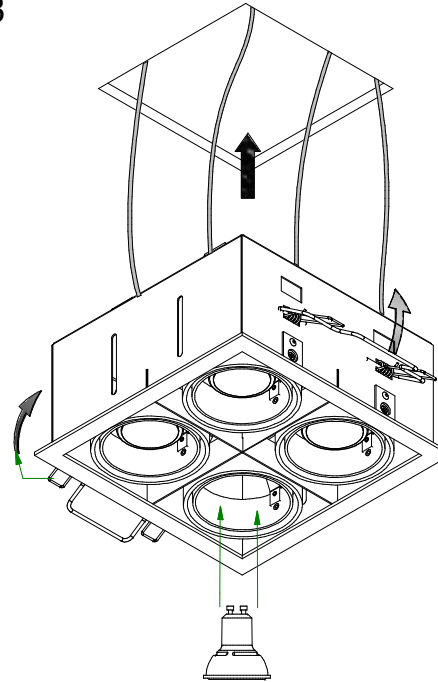

Mini-multiple 4SQx ES50

103515XX

Lamp type : QPAR 16

Fitting : GU10

1

210x210
H= 130

Conbox has to be combined with gypkit !!!
10400430+10420430

Gypkit :10420430 Mini-multiple 4SQx gypkit

2

230V / 50-60Hz

3

4

If halogen lamp:
max 50W

If retrofit LED lamp:
only suitable for short version

CAN BE USED WITH
Conbox: 10400430
Gypkit: 10420430