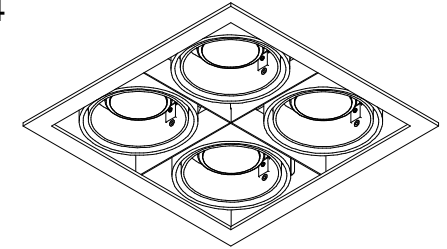

Mini-multiple 4SQx ES50

103515XX

Lamp type : QPAR 16

Fitting : GU10

1

210x210
H= 130

Conbox has to be combined with gypkit !!!
10400430+10420430

Gypkit :10420430 Mini-multiple 4SQx gypkit

2

230V / 50-60Hz

3

4

If halogen lamp:
max 50W

If retrofit LED lamp:
only suitable for short version

CAN BE USED WITH
Conbox: 10400430
Gypkit: 10420430