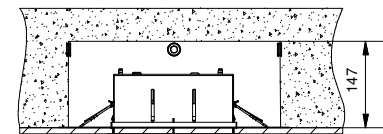

Mini-multiple 4SQx ES50

103515XX

Lamp type : QPAR 16

Fitting : GU10

1

210x210
H= 130

Conbox has to be combined with gypkit !!!
10400430+10420430

Gypkit :10420430 Mini-multiple 4SQx gypkit