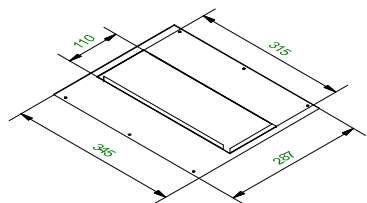

Mini-multiple 4SQx ES50

103515XX

Lamp type : QPAR 16

Fitting : GU10

1

210x210
H= 130

Conbox has to be combined with gypkit !!!
10400430+10420430

Gypkit :10420430 Mini-multiple 4SQx gypkit