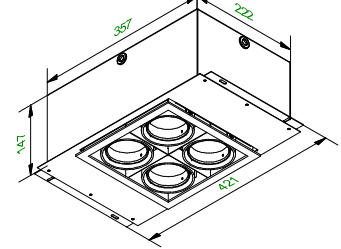

Mini-multiple 4SQx ES50

103515XX

Lamp type : QPAR 16

Fitting : GU10

1

210x210
H= 130

Conbox has to be combined with gypkit !!!
10400430+10420430

Gypkit :10420430 Mini-multiple 4SQx gypkit