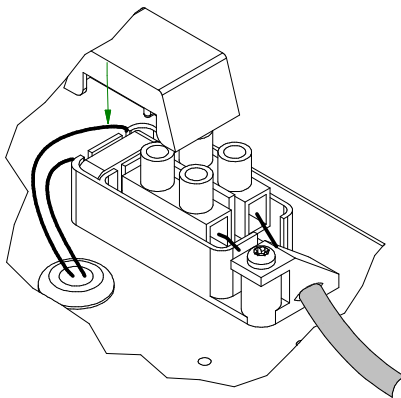

Mini-multiple 4SQx ES50

103515XX

Lamp type : QPAR 16

Fitting : GU10

1

210x210
H= 130

Conbox has to be combined with gypkit !!!
10400430+10420430

Gypkit :10420430 Mini-multiple 4SQx gypkit

2

230V / 50-60Hz

3

4

If halogen lamp:
max 50W

If retrofit LED lamp:
only suitable for short version

CAN BE USED WITH
Conbox: 10400430
Gypkit: 10420430