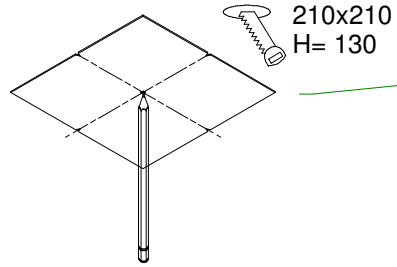

Mini-multiple 4SQx ES50

103515XX

Lamp type : QPAR 16

Fitting : GU10

1

210x210
H= 130

Conbox has to be combined with gypkit !!!
10400430+10420430

Gypkit :10420430 Mini-multiple 4SQx gypkit