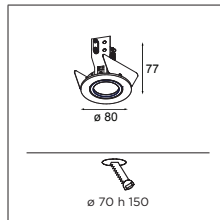

K-O 80 GU10

1X QPAR 16 GU10 MAX. 50W

Icons: 230V, R,L, IP20, GWT 960°, 0.16KG, ▲

alu	10274805
black	10274802
white struc	10274801