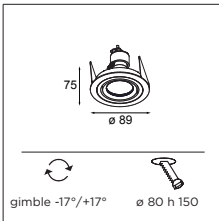

1X QPAR 16 GU10 MAX. 50W