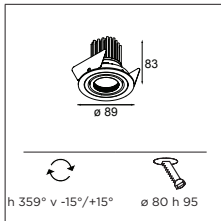

K-1 89 LED RG

1X LED ARRAY INCL. 10.5W