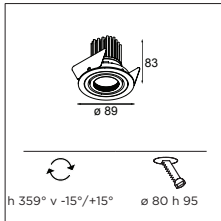

K-1 89 LED GE

1X LED ARRAY INCL. 10.5W