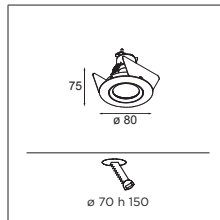

HALOGEN 230V

K-2 80 GU10

1X QPAR 16 GU10 MAX. 50W

alu	10275205
black	10275202
white struc	10275209