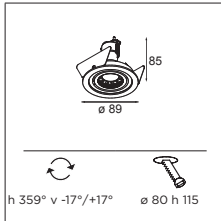

K-1 89 LED retrofit

1X LED GU10 INCL. 5.5W