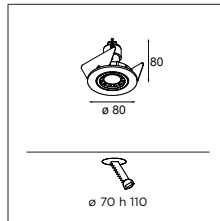

K-O 80 LED retrofit

1X LED GU10 INCL. 5.5W

Icons: 230V, R,L, IP20, GWT 960°, 0.29KG, ▲

	WARM WHITE 2700K MEDIUM 25°	
	alu	10272005
black	10272002	
white struc	10272001	

HALOGEN 230V