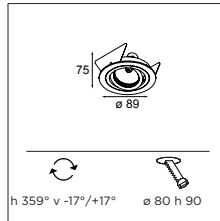

HALOGEN 12V GE

K-1 89 MR16 GE

1X QR-CBC 51 GX5.3 MAX. 50W

alu	10270105
black	10270102
white struc	10270101