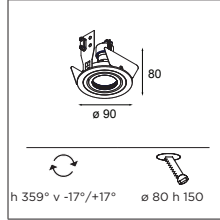

! ALSO AVAILABLE IN 3000K AND 3500K

ECO LED

K-1 89 LED retrofit

1X LED GU10 INCL. 5.5W

	WARM WHITE 2700K	
	MEDIUM 25°	FLOOD 50°
alu	10272105	
black	10272102	
white struc	10272101	

HALOGEN 230V

K-1 89 GU10

1X QPAR 16 GU10 MAX. 50W