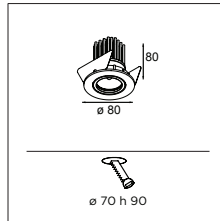

K-O 80 LED RG

1X LED ARRAY INCL. 10.5W

Icons: 230V, IP20, GWT 960°, 0.45KG, ▲

NOT DIMMABLE	WARM WHITE 2700K / CRI90+		NEUTRAL WHITE 4000K / CRI80+	
	MEDIUM 25°	FLOOD 50°	MEDIUM 25°	FLOOD 50°
alu	10272505	10272705	10272905	10273105
black	10272502	10272702	10272902	10273102
white struc	10272501	10272701	10272901	10273101

1-10V/PUSHDIM	WARM WHITE 2700K / CRI90+		NEUTRAL WHITE 4000K / CRI80+	
	MEDIUM 25°	FLOOD 50°	MEDIUM 25°	FLOOD 50°
alu	10272405	10272605	10272805	10273005
black	10272402	10272602	10272802	10273002
white struc	10272401	10272601	10272801	10273001

! ALSO AVAILABLE IN 3000K AND 3500K

ECO LED