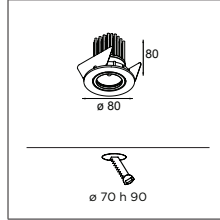

10280102 BL RING HIGH K0/K1/K2/K3 BLACK

ECO LED GE

K-O 80 LED GE

1X LED ARRAY INCL. 10.5W

Icons: III, 500mA 21V DC, IP20, GWT 960°, 0.45KG, ▲

	WARM WHITE 2700K / CRI90+		NEUTRAL WHITE 4000K / CRI80+	
	MEDIUM 25°	FLOOD 50°	MEDIUM 25°	FLOOD 50°
alu	10274105	10274005	10274305	10274205
black	10274102	10274002	10274302	10274202
white struc	10274101	10274001	10274301	10274201