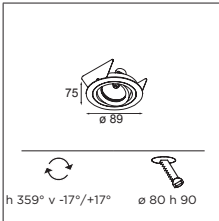

1X QR-CBC 51 GX5.3 MAX. 50W