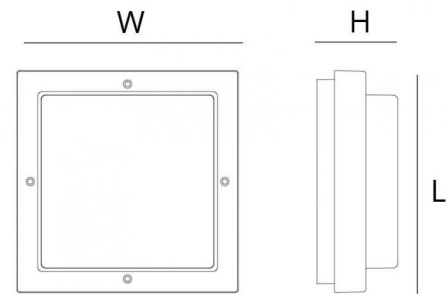

## Mounting/Connection

Mounting:	Surface, Indoor / Outdoor
Plug:	Screwless terminal block

## Dimensions (mm)

Length (L):	240
Width (W):	240
Height (H):	80
Weight (brutto/netto):	1.9

## Packaging

Packing dimensions:	240 x 240 x 80
---------------------	----------------

7 0 2 1 9 8 6 1 4 1 8 8 7