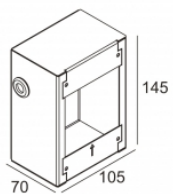

Cutout shape/size:	 75 x 75 mm
Recessed depth:	85 mm
Available colors:	ALU GREY (202 04 12 A) WHITE (202 04 12 W)
INCL.1 x POWERLED WHITE 1,1W / CRI>80 / 3000K EXCL.LED POWER SUPPLY 350mA-DC	
LED Technics:	Light source: 120 lm // 1.1 W // 122 lm/W Luminaire: 2 W // 0 lm/W
Class:	III
Weight:	0.2 KG
Protection level:	IP20
Minimum distance:	n.a.
Options:	PLASTERKIT 186 CONCRETE BOX 186 MOUNTING KIT 75 LED POWER SUPPLY 350mA-DC DIM

PLASTERKITS

[Weblink / Specs sheet](#)

PLASTERKIT 186
207 01 186

Related references

CONCRETE BOXES

[Weblink / Specs sheet](#)

CONCRETE BOX 186
270 11 186

Related references