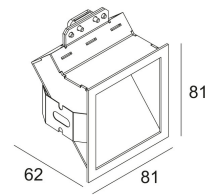

Cutout shape/size:	 75 x 75 mm
Recessed depth:	85 mm
Available colors:	ALU GREY (202 04 12 A) WHITE (202 04 12 W)
INCL.1 x POWERLED WHITE 1,1W / CRI>80 / 3000K EXCL.LED POWER SUPPLY 350mA-DC	
LED Technics:	Light source: 120 lm // 1.1 W // 122 lm/W Luminaire: 2 W // 0 lm/W
Class:	III
Weight:	0.2 KG
Protection level:	IP20
Minimum distance:	n.a.
Options:	PLASTERKIT 186 CONCRETE BOX 186 MOUNTING KIT 75 LED POWER SUPPLY 350mA-DC DIM