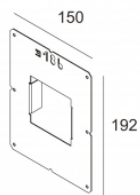

PLASTERKITS

[Weblink / Specs sheet](#)

PLASTERKIT 186
207 01 186

Related references