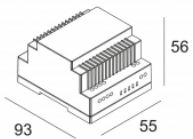

[Weblink / Specs sheet](#)

LED POWER CONVERTOR
24V-DC TO MULTI CURRENT
48W DIM9
300 90 67

Number of luminaires: 3x(3->12) / - / -

Related references