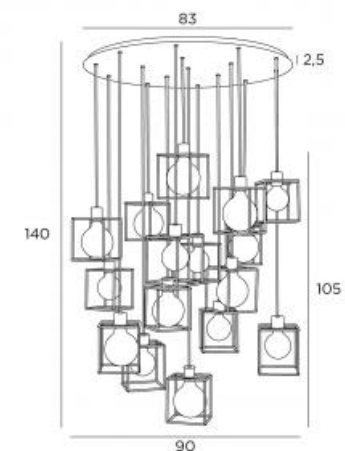

LIGHTING COLLECTION *by Stéphane Davidts*

KERMA 16 O

Suspension for sixteen decorative bulbs, round ceiling base and square structures. To be placed in a hall, a staircase or above a round table

SIZES

H140 cm Ø90 cm

BASE

Plate : Ø 83 cm

Base : Ø 80 x 2 cm

TECHNICAL DATA

Standard : the suspension is provided for a ceiling height of 275 cm. The lower reaches 135 cm from the ground . The height of all structures is 105 cm.

On request : cable lengths can be adjusted to adapt to the height of your ceiling. Please fill in the [ORDER FORM](#)

AVAILABLE FINISHES

02 - Structured black - 002

METAL STRUCTURE

KERMA (x 16)

15 - 15 - 17 cm

Code : 4999 002

Code : 4999 025

KERMA 16 o in structured black with structures in black epoxy