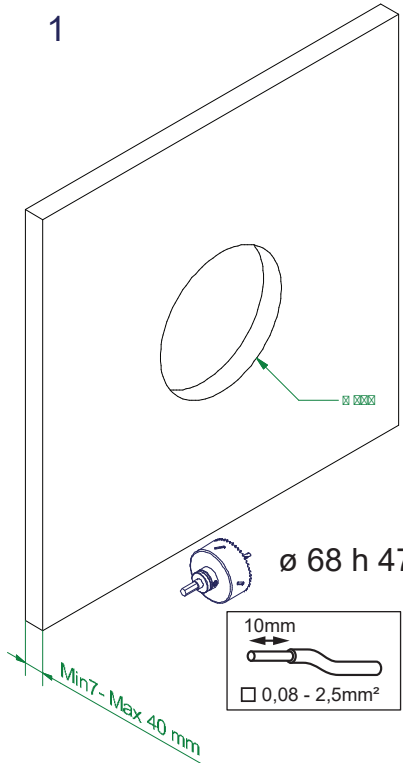

Doze

123300XX_123310XX

1

Perforated plate can be removed when more light output required.

2

Front view !!

Back view !!

Replace protective shield when broken. The luminaire shall only be used complete with its protective shield.
Reference number: 1009669