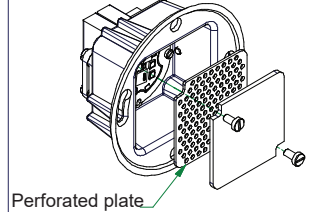

Doze

123300XX_123310XX

1

Perforated plate can be removed when more light output required.

2

Front view !!

Back view !!

Replace protective shield when broken. The luminaire shall only be used complete with its protective shield.
Reference number: 1009669