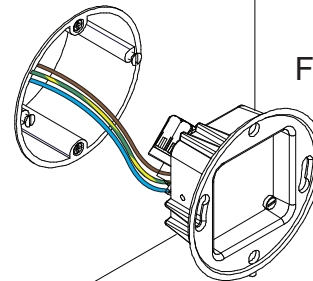

Doze

123300XX_123310XX

1

Perforated plate can be removed when more light output required.

2

Front view !!

Back view !!

Replace protective shield when broken. The luminaire shall only be used complete with its protective shield.
Reference number: 1009669