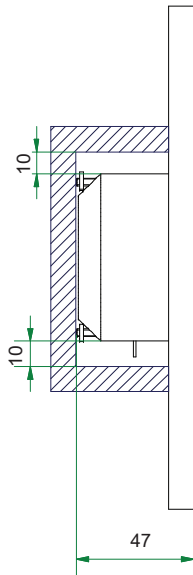

Doze

123300XX_123310XX

1

Perforated plate can be removed when more light output required.

2

Front view !!

Back view !!

Replace protective shield when broken. The luminaire shall only be used complete with its protective shield.
Reference number: 1009669