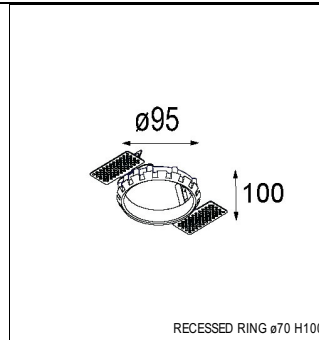

12845032	SMART SURFACE TUBED 82 LARGE LED GE BLACK STRUC
12845024	SMART SURFACE TUBED 82 LARGE LED GE BRUSHED ALU
12845009	SMART SURFACE TUBED 82 LARGE LED GE WHITE STRUC
12844032	SMART SURFACE TUBED 82 LARGE LED GI BLACK STRUC
12844024	SMART SURFACE TUBED 82 LARGE LED GI BRUSHED ALU
12844009	SMART SURFACE TUBED 82 LARGE LED GI WHITE STRUC
12841032	SMART SURFACE TUBED 82 S GE FOR 1X LED BLACK STRUC
12841009	SMART SURFACE TUBED 82 S GE FOR 1X LED WHITE STRUC
12842432	SMART SURFACE TUBED SUSPENSION 82 XL LED DALI GI BLACK STRUC
12842424	SMART SURFACE TUBED SUSPENSION 82 XL LED DALI GI BRUSHED ALU
12842409	SMART SURFACE TUBED SUSPENSION 82 XL LED DALI GI WHITE STRUC
12842332	SMART SURFACE TUBED SUSPENSION 82 XL LED 1-10V/PUSHDIM GI BLACK STRUC
12842324	SMART SURFACE TUBED SUSPENSION 82 XL LED 1-10V/PUSHDIM GI BRUSHED ALU
12842309	SMART SURFACE TUBED SUSPENSION 82 XL LED 1-10V/PUSHDIM GI WHITE STRUC
12842232	SMART SURFACE TUBED SUSPENSION 82 XL LED TRE DIM GI BLACK STRUC
12842224	SMART SURFACE TUBED SUSPENSION 82 XL LED TRE DIM GI BRUSHED ALU
12842209	SMART SURFACE TUBED SUSPENSION 82 XL LED TRE DIM GI WHITE STRUC
12842032	SMART SURFACE TUBED SUSPENSION 82 LARGE LED GI BLACK STRUC
12842024	SMART SURFACE TUBED SUSPENSION 82 LARGE LED GI BRUSHED ALU
12842009	SMART SURFACE TUBED SUSPENSION 82 LARGE LED GI WHITE STRUC

MASK

12500132	SMART MASK 82 2X BLACK STRUC
12500146	SMART MASK 82 2X GOLD
12500160	SMART MASK 82 2X WHITE STRUC

ACCESSORIES

SURFACE-BOX

12515132	SMART SURFACE BOX 82 1-10V/PUSHDIM GI FOR 2X LED GE BLACK STRUC