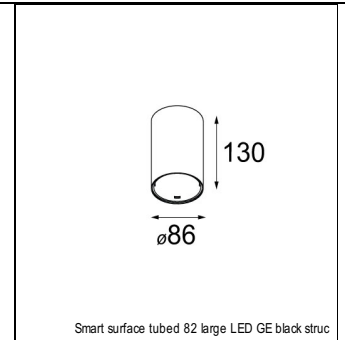

12845032	SMART SURFACE TUBED 82 LARGE LED GE BLACK STRUC
12845024	SMART SURFACE TUBED 82 LARGE LED GE BRUSHED ALU
12845009	SMART SURFACE TUBED 82 LARGE LED GE WHITE STRUC
12844032	SMART SURFACE TUBED 82 LARGE LED GI BLACK STRUC
12844024	SMART SURFACE TUBED 82 LARGE LED GI BRUSHED ALU
12844009	SMART SURFACE TUBED 82 LARGE LED GI WHITE STRUC
12841032	SMART SURFACE TUBED 82 S GE FOR 1X LED BLACK STRUC
12841009	SMART SURFACE TUBED 82 S GE FOR 1X LED WHITE STRUC
12842432	SMART SURFACE TUBED SUSPENSION 82 XL LED DALI GI BLACK STRUC
12842424	SMART SURFACE TUBED SUSPENSION 82 XL LED DALI GI BRUSHED ALU
12842409	SMART SURFACE TUBED SUSPENSION 82 XL LED DALI GI WHITE STRUC
12842332	SMART SURFACE TUBED SUSPENSION 82 XL LED 1-10V/PUSHDIM GI BLACK STRUC
12842324	SMART SURFACE TUBED SUSPENSION 82 XL LED 1-10V/PUSHDIM GI BRUSHED ALU
12842309	SMART SURFACE TUBED SUSPENSION 82 XL LED 1-10V/PUSHDIM GI WHITE STRUC
12842232	SMART SURFACE TUBED SUSPENSION 82 XL LED TRE DIM GI BLACK STRUC
12842224	SMART SURFACE TUBED SUSPENSION 82 XL LED TRE DIM GI BRUSHED ALU
12842209	SMART SURFACE TUBED SUSPENSION 82 XL LED TRE DIM GI WHITE STRUC
12842032	SMART SURFACE TUBED SUSPENSION 82 LARGE LED GI BLACK STRUC
12842024	SMART SURFACE TUBED SUSPENSION 82 LARGE LED GI BRUSHED ALU
12842009	SMART SURFACE TUBED SUSPENSION 82 LARGE LED GI WHITE STRUC

MASK

12500132	SMART MASK 82 2X BLACK STRUC
12500146	SMART MASK 82 2X GOLD
12500160	SMART MASK 82 2X WHITE STRUC

ACCESSORIES

SURFACE-BOX

12515132	SMART SURFACE BOX 82 1-10V/PUSHDIM GI FOR 2X LED GE BLACK STRUC