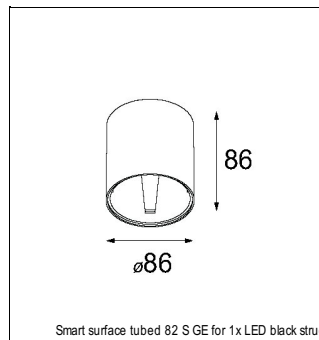

12845032	SMART SURFACE TUBED 82 LARGE LED GE BLACK STRUC
12845024	SMART SURFACE TUBED 82 LARGE LED GE BRUSHED ALU
12845009	SMART SURFACE TUBED 82 LARGE LED GE WHITE STRUC
12844032	SMART SURFACE TUBED 82 LARGE LED GI BLACK STRUC
12844024	SMART SURFACE TUBED 82 LARGE LED GI BRUSHED ALU
12844009	SMART SURFACE TUBED 82 LARGE LED GI WHITE STRUC
12841032	SMART SURFACE TUBED 82 S GE FOR 1X LED BLACK STRUC
12841009	SMART SURFACE TUBED 82 S GE FOR 1X LED WHITE STRUC
12842432	SMART SURFACE TUBED SUSPENSION 82 XL LED DALI GI BLACK STRUC
12842424	SMART SURFACE TUBED SUSPENSION 82 XL LED DALI GI BRUSHED ALU
12842409	SMART SURFACE TUBED SUSPENSION 82 XL LED DALI GI WHITE STRUC
12842332	SMART SURFACE TUBED SUSPENSION 82 XL LED 1-10V/PUSHDIM GI BLACK STRUC
12842324	SMART SURFACE TUBED SUSPENSION 82 XL LED 1-10V/PUSHDIM GI BRUSHED ALU
12842309	SMART SURFACE TUBED SUSPENSION 82 XL LED 1-10V/PUSHDIM GI WHITE STRUC
12842232	SMART SURFACE TUBED SUSPENSION 82 XL LED TRE DIM GI BLACK STRUC
12842224	SMART SURFACE TUBED SUSPENSION 82 XL LED TRE DIM GI BRUSHED ALU
12842209	SMART SURFACE TUBED SUSPENSION 82 XL LED TRE DIM GI WHITE STRUC
12842032	SMART SURFACE TUBED SUSPENSION 82 LARGE LED GI BLACK STRUC
12842024	SMART SURFACE TUBED SUSPENSION 82 LARGE LED GI BRUSHED ALU
12842009	SMART SURFACE TUBED SUSPENSION 82 LARGE LED GI WHITE STRUC

MASK

12500132	SMART MASK 82 2X BLACK STRUC
12500146	SMART MASK 82 2X GOLD
12500160	SMART MASK 82 2X WHITE STRUC

ACCESSORIES

SURFACE-BOX

12515132	SMART SURFACE BOX 82 1-10V/PUSHDIM GI FOR 2X LED GE BLACK STRUC