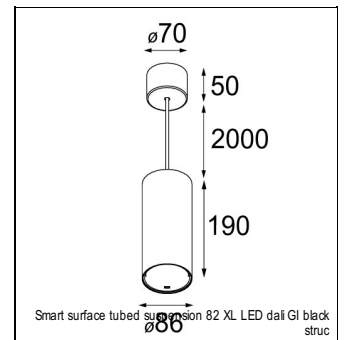

12845032	SMART SURFACE TUBED 82 LARGE LED GE BLACK STRUC
12845024	SMART SURFACE TUBED 82 LARGE LED GE BRUSHED ALU
12845009	SMART SURFACE TUBED 82 LARGE LED GE WHITE STRUC
12844032	SMART SURFACE TUBED 82 LARGE LED GI BLACK STRUC
12844024	SMART SURFACE TUBED 82 LARGE LED GI BRUSHED ALU
12844009	SMART SURFACE TUBED 82 LARGE LED GI WHITE STRUC
12841032	SMART SURFACE TUBED 82 S GE FOR 1X LED BLACK STRUC
12841009	SMART SURFACE TUBED 82 S GE FOR 1X LED WHITE STRUC
12842432	SMART SURFACE TUBED SUSPENSION 82 XL LED DALI GI BLACK STRUC
12842424	SMART SURFACE TUBED SUSPENSION 82 XL LED DALI GI BRUSHED ALU
12842409	SMART SURFACE TUBED SUSPENSION 82 XL LED DALI GI WHITE STRUC
12842332	SMART SURFACE TUBED SUSPENSION 82 XL LED 1-10V/PUSHDIM GI BLACK STRUC
12842324	SMART SURFACE TUBED SUSPENSION 82 XL LED 1-10V/PUSHDIM GI BRUSHED ALU
12842309	SMART SURFACE TUBED SUSPENSION 82 XL LED 1-10V/PUSHDIM GI WHITE STRUC
12842232	SMART SURFACE TUBED SUSPENSION 82 XL LED TRE DIM GI BLACK STRUC
12842224	SMART SURFACE TUBED SUSPENSION 82 XL LED TRE DIM GI BRUSHED ALU
12842209	SMART SURFACE TUBED SUSPENSION 82 XL LED TRE DIM GI WHITE STRUC
12842032	SMART SURFACE TUBED SUSPENSION 82 LARGE LED GI BLACK STRUC
12842024	SMART SURFACE TUBED SUSPENSION 82 LARGE LED GI BRUSHED ALU
12842009	SMART SURFACE TUBED SUSPENSION 82 LARGE LED GI WHITE STRUC

MASK

12500132	SMART MASK 82 2X BLACK STRUC
12500146	SMART MASK 82 2X GOLD
12500160	SMART MASK 82 2X WHITE STRUC

ACCESSORIES

SURFACE-BOX

12515132	SMART SURFACE BOX 82 1-10V/PUSHDIM GI FOR 2X LED GE BLACK STRUC