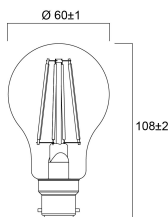

TECHNICAL DRAWINGS