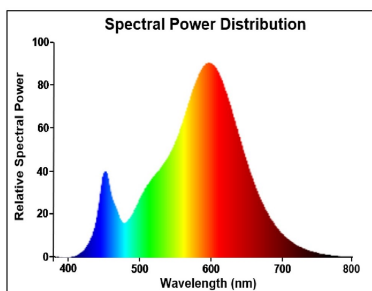

ToLEDo Retro GLS

ToLEDo RT GLS V5 CL 806LM 827 B22 SL
0029326

Physical data

Nominal Product Length (mm)	106
Nominal Product Diameter (mm)	60
Weight (kg)	0.064

Packaging

Single packaging type	Carton
Product EAN number	5410288293264
Packaging single length / height (cm)	12.0
Packaging single width (cm)	6.6
Packaging single depth (cm)	6.6
DUN14 (outer)	15410288293261
Units per outer package	6
Packaging outer length / height (cm)	20.6
Packaging outer width (cm)	13.9
Packaging outer depth (cm)	13.0

Safety data

Optimal operating condition (°C)	-20-40
Breakage cleaning instructions	Not applicable
Special purpose lamp	No
Dry applications use only	Yes
Suitable for household illumination	Yes
Safety message	Not Suitable for totally enclosed fixtures

PHOTOMETRY

TECHNICAL DRAWINGS