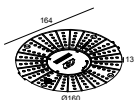

29514 9010 W

21032 0295

LED POWER CONVERTER 48V-DC to 350 mA-DC / 15W DIM5

1->2

kit de montage

29510 0020 MOUNTING KIT PLAT-OH! TRIMLESS

Notes: