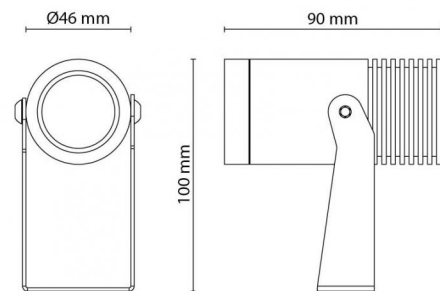

Article code: **5046 630000**
 EAN: 7021986300000

Light technic

Version: Mini
 Type of light source: LED (not exchangeable)
 Wattage: 8W
 System wattage: 8.0W
 Luminous flux: 540lm
 Efficacy: 68 lm/W
 Voltage: 220-240V
 Colour temperature: 3000K
 Colour rendering (CRI): CRI >80
 MacAdams factor: SDCM: 3
 Lifetime: L80/B20>50,000
 Light distribution: Direct
 Beam angle: 15°

Materials and finish

Housing: Aluminium
 Colour: Graphite
 Optics: PMMA Polymethylmethacrylat

Mounting/Connection

Mounting: Surface, Outdoor
 Cable: Cable 2m

Dimensions (mm)

Length (L): 90
 Width (W): 46
 Height (H): 100
 Weight (brutto/netto): 0.46

Packaging

Packing dimensions: 150 x 110 x 65

7 0 2 1 9 8 6 3 0 0 0 0 0