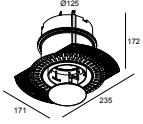

Montage kit

28400 0010 MOUNTING KIT ENTERO RD-S O.F.A.

Montage kit spanplafond

28400 0070 MOUNTING KIT ENTERO RD-S CSC

28400 0130 MOUNTING KIT ENTERO RD-S WSC

Montage kit - side air + light

29810 0110 MOUNTING KIT SIDE AIR 105

Montage kit - side air only

29810 0100 MOUNTING KIT SIDE AIR ONLY 1

ENTERO RD-S TRIMLESS IP 93045 W

28450 9330 W

Montage kit - top air only

29810 0200 MOUNTING KIT TOP AIR ONLY 1

Montage kit - no air

29810 0120 MOUNTING KIT NO AIR 105