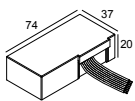

300 48 500 ED5 LED POWER CONVERTER 48V-DC to 500 mA-DC / 22W DIM5

1->2 ☐