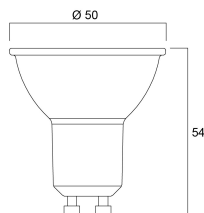

PHOTOMETRY

TECHNICAL DRAWINGS

RefLED ES50

RefLED ES50 V6 450LM 840 110d SL

0029182

SYLVANIA

0029182

7
kWh/1000h