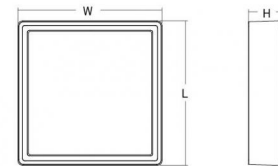

Control/Dimming

Type: Trailing edge dimming