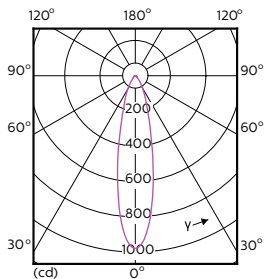

Eisen aan armatuurontwerp (2/2)

Order Code	Full Product Name	Luminous		
		Luminous Flux (Rated) (Nom)	Intensity (Nom)	Gespecificeerde bundelbreedte
70749400	MASTER LED ExpertColor 3.9-35W GU10 927 25D	265 lm	700 cd	25 °
70751700	MASTER LED ExpertColor 3.9-35W GU10 930 25D	280 lm	750 cd	25 °
70753100	MASTER LED ExpertColor 3.9-35W GU10 940 25D	300 lm	800 cd	25 °
70755500	MASTER LED ExpertColor 3.9-35W GU10 927 36D	265 lm	540 cd	36 °
70757900	MASTER LED ExpertColor 3.9-35W GU10 930 36D	280 lm	560 cd	36 °
70759300	MASTER LED ExpertColor 3.9-35W GU10 940 36D	300 lm	600 cd	36 °

Order Code	Full Product Name	Luminous		
		Luminous Flux (Rated) (Nom)	Intensity (Nom)	Gespecificeerde bundelbreedte
70761600	MASTER LED ExpertColor 5.5-50W GU10 927 25D	355 lm	1000 cd	25 °
70763000	MASTER LED ExpertColor 5.5-50W GU10 930 25D	375 lm	1000 cd	25 °
70765400	MASTER LED ExpertColor 5.5-50W GU10 940 25D	400 lm	1050 cd	25 °
70767800	MASTER LED ExpertColor 5.5-50W GU10 927 36D	355 lm	800 cd	36 °
70769200	MASTER LED ExpertColor 5.5-50W GU10 930 36D	375 lm	800 cd	36 °
70771500	MASTER LED ExpertColor 5.5-50W GU10 940 36D	400 lm	850 cd	36 °

Light Distribution Diagrams

MASTER LEDspot ExpertColor MV 35W GU10 927 25D