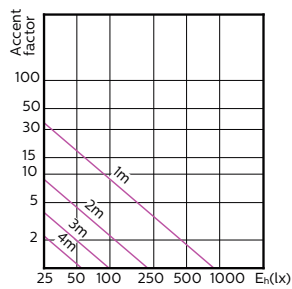

MASTER LEDspot ExpertColor MV 50W GU10 940 25D

MASTER LEDspot ExpertColor MV 50W GU10 927 36D

MASTER LEDspot ExpertColor MV 50W GU10 930 36D

MASTER LEDspot ExpertColor MV 50W GU10 940 36D

Accent Diagrams

Beam Diagrams