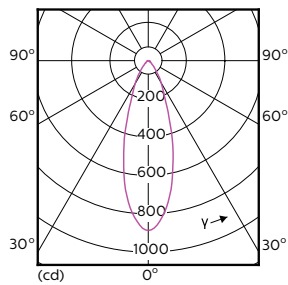

MASTER LEDspot ExpertColor MV 50W GU10 930 36D