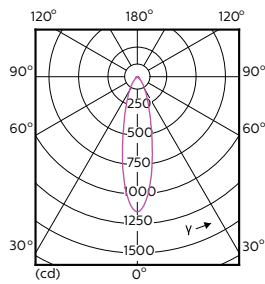

MASTER LEDspot ExpertColor MV 35W GU10 927 36D

MASTER LEDspot ExpertColor MV 35W GU10 930 36D

MASTER LEDspot ExpertColor MV 35W GU10 940 36D

MASTER LEDspot ExpertColor MV 50W GU10 927 25D

MASTER LEDspot ExpertColor MV 50W GU10 930 25D