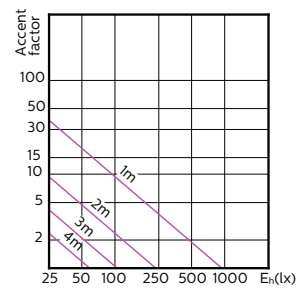

MASTER LEDspot ExpertColor MV 50W GU10 940 25D

MASTER LEDspot ExpertColor MV 50W GU10 927 36D

MASTER LEDspot ExpertColor MV 50W GU10 930 36D

MASTER LEDspot ExpertColor MV 50W GU10 940 36D

Accent Diagrams

Beam Diagrams