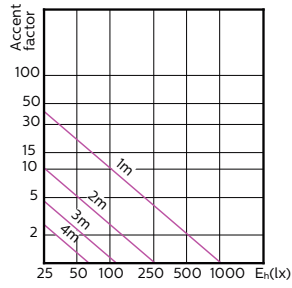

MASTER LEDspot ExpertColor MV 50W GU10 940 25D

MASTER LEDspot ExpertColor MV 50W GU10 927 36D

MASTER LEDspot ExpertColor MV 50W GU10 930 36D

MASTER LEDspot ExpertColor MV 50W GU10 940 36D

Accent Diagrams

Beam Diagrams