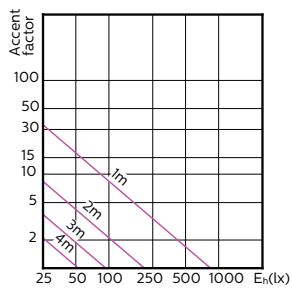

Order Code	Full Product Name	Luminous		
		Luminous Flux (Rated) (Nom)	Intensity (Nom)	Gespecificeerde bundelbreedte
70761600	MASTER LED ExpertColor 5.5-50W GU10 927 25D	355 lm	1000 cd	25 °
70763000	MASTER LED ExpertColor 5.5-50W GU10 930 25D	375 lm	1000 cd	25 °
70765400	MASTER LED ExpertColor 5.5-50W GU10 940 25D	400 lm	1050 cd	25 °
70767800	MASTER LED ExpertColor 5.5-50W GU10 927 36D	355 lm	800 cd	36 °
70769200	MASTER LED ExpertColor 5.5-50W GU10 930 36D	375 lm	800 cd	36 °
70771500	MASTER LED ExpertColor 5.5-50W GU10 940 36D	400 lm	850 cd	36 °

MASTER LEDspot ExpertColor MV 50W GU10 940 25D

MASTER LEDspot ExpertColor MV 50W GU10 927 36D

MASTER LEDspot ExpertColor MV 50W GU10 930 36D

MASTER LEDspot ExpertColor MV 50W GU10 940 36D

Accent Diagrams

Beam Diagrams