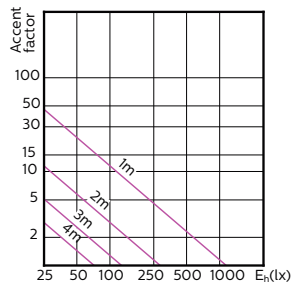

MASTER LEDspot ExpertColor MV 50W GU10 940 25D

MASTER LEDspot ExpertColor MV 50W GU10 927 36D

MASTER LEDspot ExpertColor MV 50W GU10 930 36D

MASTER LEDspot ExpertColor MV 50W GU10 940 36D

Accent Diagrams

Beam Diagrams