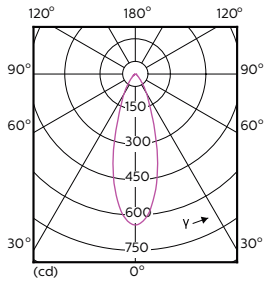

Order Code	Full Product Name	Luminous		
		Luminous Flux (Rated) (Nom)	Intensity (Nom)	Gespecificeerde bundelbreedte
70761600	MASTER LED ExpertColor 5.5-50W GU10 927 25D	355 lm	1000 cd	25 °
70763000	MASTER LED ExpertColor 5.5-50W GU10 930 25D	375 lm	1000 cd	25 °
70765400	MASTER LED ExpertColor 5.5-50W GU10 940 25D	400 lm	1050 cd	25 °
70767800	MASTER LED ExpertColor 5.5-50W GU10 927 36D	355 lm	800 cd	36 °
70769200	MASTER LED ExpertColor 5.5-50W GU10 930 36D	375 lm	800 cd	36 °
70771500	MASTER LED ExpertColor 5.5-50W GU10 940 36D	400 lm	850 cd	36 °

Light Distribution Diagrams

MASTER LEDspot ExpertColor MV 35W GU10 927 25D

MASTER LEDspot ExpertColor MV 35W GU10 930 25D

MASTER LEDspot ExpertColor MV 35W GU10 940 25D

MASTER LEDspot ExpertColor MV

Light Distribution Diagrams