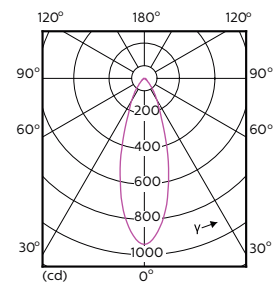

MASTER LEDspot ExpertColor MV 50W GU10 940 36D