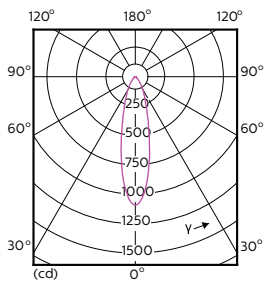

MASTER LEDspot ExpertColor MV 50W GU10 927 25D