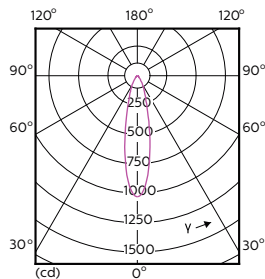

MASTER LEDspot ExpertColor MV 35W GU10 930 25D