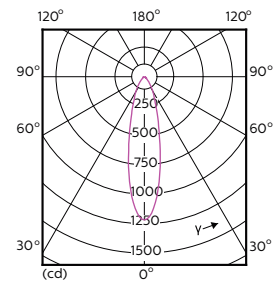

MASTER LEDspot ExpertColor MV 35W GU10 927 36D

MASTER LEDspot ExpertColor MV 35W GU10 930 36D

MASTER LEDspot ExpertColor MV 35W GU10 940 36D

MASTER LEDspot ExpertColor MV 50W GU10 927 25D

MASTER LEDspot ExpertColor MV 50W GU10 930 25D