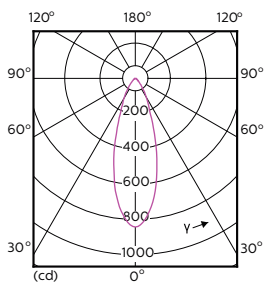

MASTER LEDspot ExpertColor MV 50W GU10 927 36D