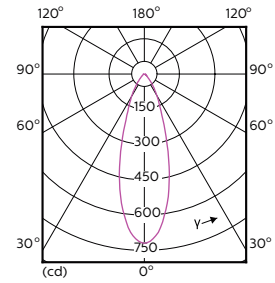

MASTER LEDspot ExpertColor MV 35W GU10 940 36D