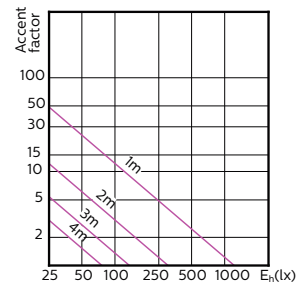

MASTER LEDspot ExpertColor MV 50W GU10 940 25D

MASTER LEDspot ExpertColor MV 50W GU10 927 36D

MASTER LEDspot ExpertColor MV 50W GU10 930 36D

MASTER LEDspot ExpertColor MV 50W GU10 940 36D

Accent Diagrams

Beam Diagrams