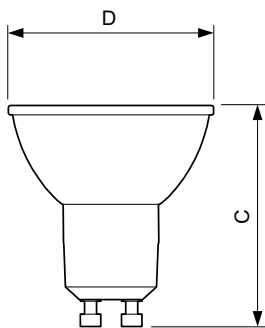

Versions

Maatschets

Product	D	C
MASTER LED ExpertColor 3.9-35W GU10 927 25D	50 mm	54 mm
MASTER LED ExpertColor 5.5-50W GU10 940 36D	50 mm	54 mm
MASTER LED ExpertColor 5.5-50W GU10 930 36D	50 mm	54 mm
MASTER LED ExpertColor 5.5-50W GU10 940 25D	50 mm	54 mm
MASTER LED ExpertColor 5.5-50W GU10 927 36D	50 mm	54 mm
MASTER LED ExpertColor 5.5-50W GU10 930 25D	50 mm	54 mm
MASTER LED ExpertColor 5.5-50W GU10 927 25D	50 mm	54 mm
MASTER LED ExpertColor 3.9-35W GU10 940 36D	50 mm	54 mm
MASTER LED ExpertColor 3.9-35W GU10 930 36D	50 mm	54 mm
MASTER LED ExpertColor 3.9-35W GU10 927 36D	50 mm	54 mm
MASTER LED ExpertColor 3.9-35W GU10 940 25D	50 mm	54 mm
MASTER LED ExpertColor 3.9-35W GU10 930 25D	50 mm	54 mm