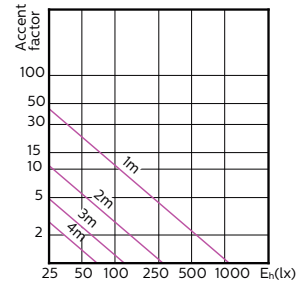

MASTER LEDspot ExpertColor MV 50W GU10 940 25D

MASTER LEDspot ExpertColor MV 50W GU10 927 36D

MASTER LEDspot ExpertColor MV 50W GU10 930 36D

MASTER LEDspot ExpertColor MV 50W GU10 940 36D

Accent Diagrams

Beam Diagrams