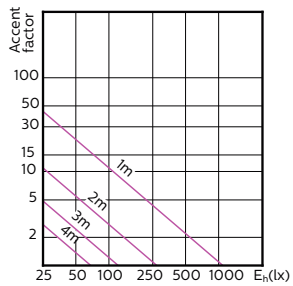

MASTER LEDspot ExpertColor MV 50W GU10 940 25D

MASTER LEDspot ExpertColor MV 50W GU10 927 36D

MASTER LEDspot ExpertColor MV 50W GU10 930 36D

MASTER LEDspot ExpertColor MV 50W GU10 940 36D

Accent Diagrams

Beam Diagrams