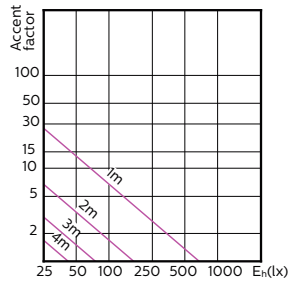

MASTER LEDspot ExpertColor MV 50W GU10 940 25D

MASTER LEDspot ExpertColor MV 50W GU10 927 36D

MASTER LEDspot ExpertColor MV 50W GU10 930 36D

MASTER LEDspot ExpertColor MV 50W GU10 940 36D

Accent Diagrams

Beam Diagrams