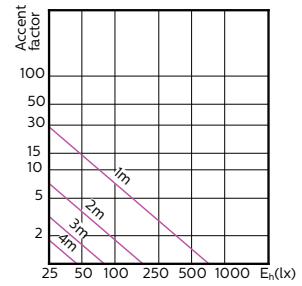

MASTER LEDspot ExpertColor MV 50W GU10 940 25D

MASTER LEDspot ExpertColor MV 50W GU10 927 36D

MASTER LEDspot ExpertColor MV 50W GU10 930 36D

MASTER LEDspot ExpertColor MV 50W GU10 940 36D

Accent Diagrams

Beam Diagrams