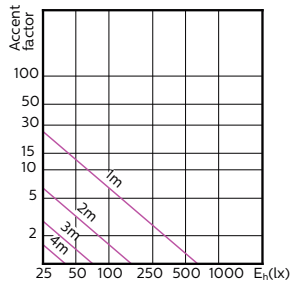

MASTER LEDspot ExpertColor MV 50W GU10 940 25D

MASTER LEDspot ExpertColor MV 50W GU10 927 36D

MASTER LEDspot ExpertColor MV 50W GU10 930 36D

MASTER LEDspot ExpertColor MV 50W GU10 940 36D

Accent Diagrams

Beam Diagrams