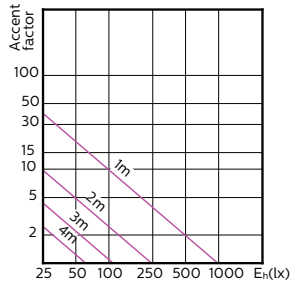

MASTER LEDspot ExpertColor MV 50W GU10 940 25D

MASTER LEDspot ExpertColor MV 50W GU10 927 36D

MASTER LEDspot ExpertColor MV 50W GU10 930 36D

MASTER LEDspot ExpertColor MV 50W GU10 940 36D

Accent Diagrams

Beam Diagrams