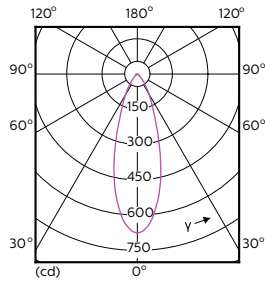

MASTER LEDspot ExpertColor MV 35W GU10 930 36D