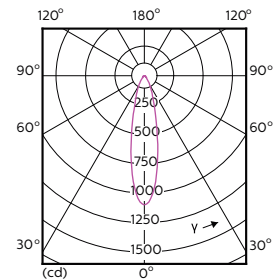

MASTER LEDspot ExpertColor MV 35W GU10 940 25D