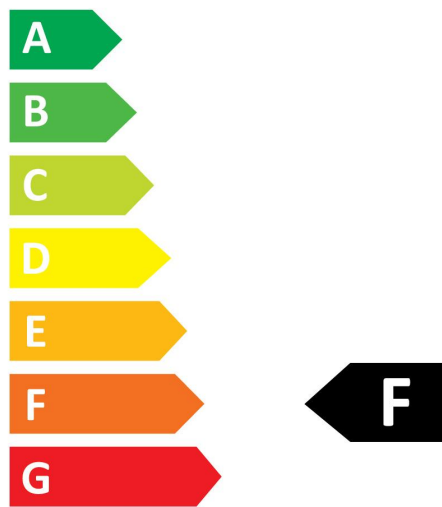

RefLED Retro Superia ES50 DIMMABLE
RefLED Superia Retro ES50 V3 550LM DIM 827 36 SL
0029140

0029140

6
kWh/1000h

2019/2015