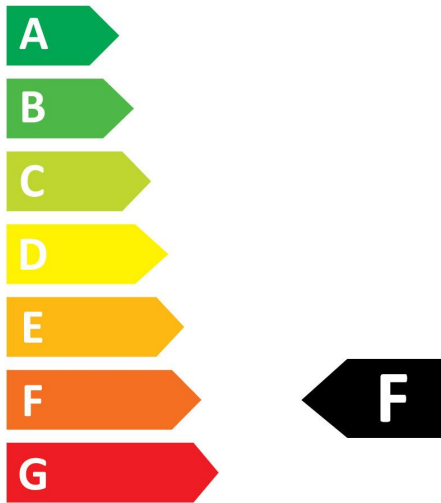

RefLED Retro Superia ES50 DIMMABLE

RefLED Superia Retro ES50 V3 550LM DIM 827 36 SL
0029140

Product features

- Premium performance professional LED GU10 range with the same look and feel of traditional halogen GU10 lamp
- Recreates backlight effect similar to halogen dichroic lamps
- Full glass design - means no colours clashing between lamp and fixture
- Very long lifetime of up to 25,000 hours
- COOLFIT functionality - ensures overheat and over temperature protection
- High switching cycles: >100,000
- High colour rendering: CRI80
- Dimmable with approved dimmers
- Warranty: 5 Years

Optical data

Kleurtemperatuur (K)	2700
Lichtkleur	Homelight
CRI (Ra)	80
Initiële kleurvariatie (SDCM)	SDCM6
Kleurafwijking in de tijd	6
Luminous Intensity (cd)	1000
Bundel breedte (°)	36
Photobiological Risk Group	RG1
Vermogen van lumen aan einde nominale levensduur (lm)	70

PHOTOMETRY

TECHNICAL DRAWINGS

RefLED Retro Superia ES50 DIMMABLE
RefLED Superia Retro ES50 V3 550LM DIM 827 36 SL
0029140

SYLVANIA

0029140

6
kWh/1000h

2019/2015

RefLED Retro Superia ES50 DIMMABLE
RefLED Superia Retro ES50 V3 550LM DIM 827 36 SL
0029140