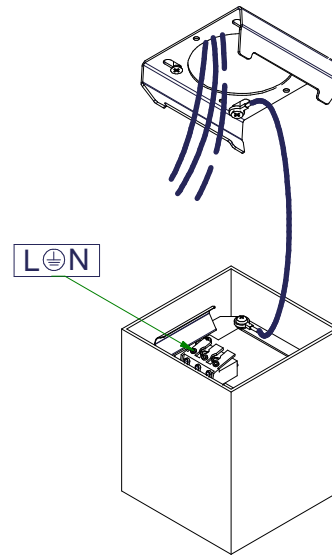

Smart SBS 82 GI for LED

125140XX

Lamptype : LED 10.5W (500mA)

1

2

3

4

Mask not included!
Smart not included!

CAN ONLY BE USED WITH
 124110XX Smart Cake 82 LED<900L2,7KM GE
 124410XX Smart Lotis 82 LED<900L2,7KM GE
 124710XX Smart Kup 82 LED<900L2,7KM GE
 124111XX Smart Cake 82 LED<900L4KM GE
 124411XX Smart Lotis 82 LED<900L4KM GE
 124711XX Smart Kup 82 LED<900L4KM GE