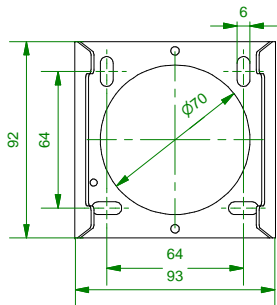

Smart SBS 82 GI for LED

125140XX

Lamptype : LED 10.5W (500mA)

1

2

3

4

Mask not included!
Smart not included!