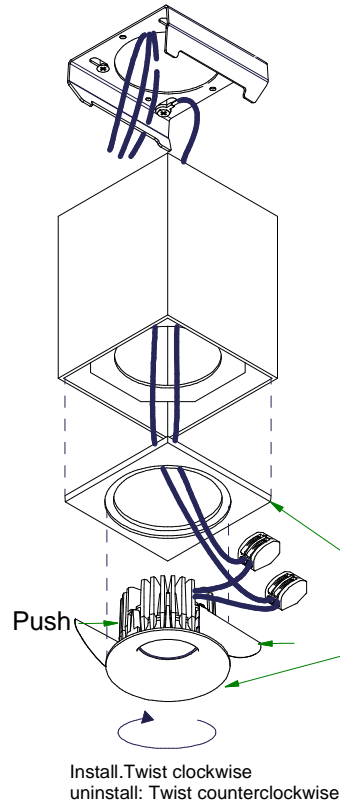

Smart SBS 82 GI for LED

125140XX

Lamptype : LED 10.5W (500mA)

1

2

3

4

Mask not included!
Smart not included!

CAN ONLY BE USED WITH
 124110XX Smart Cake 82 LED<900L2,7KM GE
 124410XX Smart Lotis 82 LED<900L2,7KM GE
 124710XX Smart Kup 82 LED<900L2,7KM GE
 124111XX Smart Cake 82 LED<900L4KM GE
 124411XX Smart Lotis 82 LED<900L4KM GE
 124711XX Smart Kup 82 LED<900L4KM GE