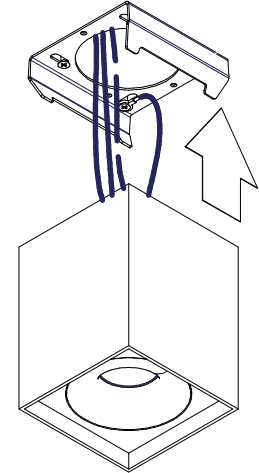

Smart SBS 82 GI for LED

125140XX

Lamptype : LED 10.5W (500mA)

1

2

3

4

Mask not included!
Smart not included!