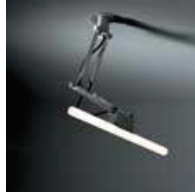

Nomad linestra

INCANDESCENT

Nomad linestra short S14d

1X L S14D | MAX. 60W