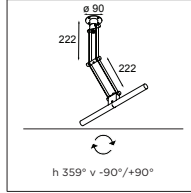

### Nomad linestra short S14d

1X L S14D | MAX. 60W

alu	10203105
white struc	10203109