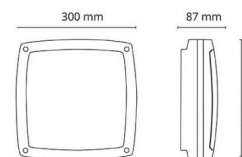

Materials and finish

Housing:	Aluminium
Colour:	Graphite
Optics:	UV-stabilized polycarbonate

Mounting/Connection

Mounting:	Surface, Indoor / Outdoor
Module:	2000
Plug:	Screwless terminal block

Dimensions (mm)

Length (L):	300
Width (W):	300
Height (H):	87
Weight (brutto/netto):	3

Packaging

Packing dimensions: 310 x 310 x 100

7 0 2 1 9 8 6 2 3 8 3 9 6