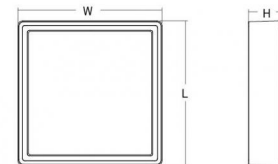

Frame Square Maxi Graphite

Article code:

5046 605391

EAN:

7021986053913

Light technic

Type of light source:	LED
Wattage:	21W
System wattage:	21.0W
Luminous flux:	2370lm
Efficacy:	113 lm/W
Voltage:	230V
Colour temperature:	4000K
Colour rendering (CRI):	Ra>80
MacAdams factor:	SDCM: 3
Lifetime:	L80/B20>50,000
Light distribution:	Direct

Housing:	Aluminium
Colour:	Graphite
Optics:	Polycarbonat (PC)

Mounting/Connection

Mounting:	Surface, Indoor / Outdoor
Cable entry:	Screwless terminal block
Plug:	Screwless terminal block

Dimensions (mm)

Length (L):	310
Width (W):	310
Height (H):	77
Weight (brutto/netto):	2.7 / 2.5

Packaging

Packing dimensions: 318 x 318 x 92

7 0 2 1 9 8 6 0 5 3 9 1 3