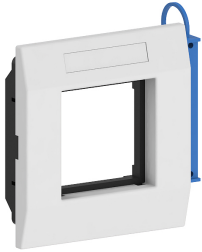

Date: 04.04.2023

Adapter frame single AR-1H-9010, front-locking, BR/BRA/BRS, 45x45 mm, pure white**Product description**

Mounting frame to accommodate one compact M45 recessed unit in 45x45 mm format, consisting of mounting bracket and cover frame with 8x40mm labelling field, with cable fixing, for installation in wall trunking with a 76.5 mm wide fixing track, for horizontal unit installation.

Basic data

Item number	4683
Product group	20-Wall installation
Packing unit	1 piece
EAN code	4018475338166
Tariff number	85381000

Technical features

Number of units	1
Mounting method box	front
Model	open
Type of device	grid size 45
Mounting track	76,5
Mounting method installation unit	snap
Material	plastic