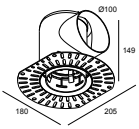

Montage kit - side air + light

29810 0110 MOUNTING KIT SIDE AIR 105