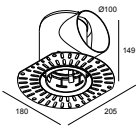

Montage kit spanplafond

28400 0070 MOUNTING KIT ENTERO RD-S CSC

28400 0130 MOUNTING KIT ENTERO RD-S WSC

Montage kit - side air + light

29810 0110 MOUNTING KIT SIDE AIR 105

Montage kit - top air + light

29810 0130 MOUNTING KIT TOP AIR 105

Montage kit - side air only

29810 0100 MOUNTING KIT SIDE AIR ONLY 1

ENTERO RD-S TRIMLESS 93045 GC

28425 9330 GC

Montage kit - top air only

29810 0200 MOUNTING KIT TOP AIR ONLY 1

Montage kit - no air

29810 0120 MOUNTING KIT NO AIR 105