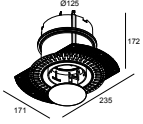

Montage kit spanplafond

28400 0070 MOUNTING KIT ENTERO RD-S CSC

28400 0130 MOUNTING KIT ENTERO RD-S WSC

Montage kit - side air + light

29810 0110 MOUNTING KIT SIDE AIR 105

Montage kit - top air + light

29810 0130 MOUNTING KIT TOP AIR 105

Montage kit - side air only

29810 0100 MOUNTING KIT SIDE AIR ONLY 1

ENTERO RD-S TRIMLESS 93045 GC

28425 9330 GC

Montage kit - top air only

29810 0200 MOUNTING KIT TOP AIR ONLY 1

Montage kit - no air

29810 0120 MOUNTING KIT NO AIR 105

ENTERO RD-S TRIMLESS 93045 GC

28425 9330 GC

Light veranderende onderdelen

28500 0010 ENTERO S LINEAR SPREAD LENS

28500 0020 ENTERO S SPREAD LENS

28500 0030 ENTERO S SOFTENING LENS

28500 0040 ENTERO S GLASS SBL