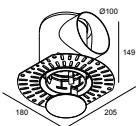

Montage kit spanplafond

28400 0070 MOUNTING KIT ENTERO RD-S CSC

28400 0130 MOUNTING KIT ENTERO RD-S WSC

Montage kit - side air + light

29810 0110 MOUNTING KIT SIDE AIR 105

Montage kit - top air + light

29810 0130 MOUNTING KIT TOP AIR 105

Montage kit - side air only

29810 0100 MOUNTING KIT SIDE AIR ONLY 1

ENTERO RD-S TRIMLESS 93045 GC

28425 9330 GC

Montage kit - top air only

29810 0200 MOUNTING KIT TOP AIR ONLY 1

Montage kit - no air

29810 0120 MOUNTING KIT NO AIR 105