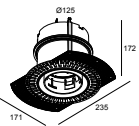

Montage kit spanplafond

28400 0070 MOUNTING KIT ENTERO RD-S CSC

28400 0130 MOUNTING KIT ENTERO RD-S WSC

Montage kit - side air + light

29810 0110 MOUNTING KIT SIDE AIR 105

Montage kit - top air + light

29810 0130 MOUNTING KIT TOP AIR 105

Montage kit - side air only

29810 0100 MOUNTING KIT SIDE AIR ONLY 1

ENTERO RD-S TRIMLESS 93045 GC

28425 9330 GC

Montage kit - top air only

29810 0200 MOUNTING KIT TOP AIR ONLY 1

Montage kit - no air

29810 0120 MOUNTING KIT NO AIR 105