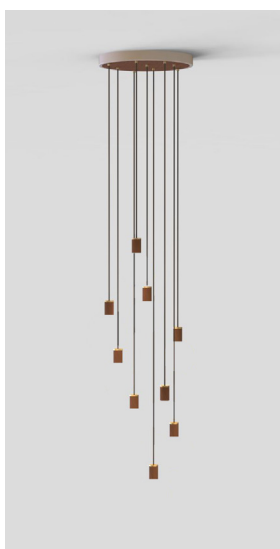

WALNUT NINE PENDANT (UK-EU)

The Walnut Nine Pendant by Tala is an impressive lighting system designed for maximum impact.

Housed in a circular metal canopy in a white finish, a broad Walnut disc and nine Brass grips create a practical yet attractive base for nine Walnut pendants to hang at varying lengths. Suitable for any E27 Tala bulbs.

FIXTURE

Type: Large Canopy

Materials:

White Powder Coated Steel, Walnut Veneer

Luminaire Class: I

Warranty: 3 years

PENDANT

Materials: Walnut & Brass

Lampholder: E27

Luminaire Class: II

Working temperature: -5°C to 40°C

Warranty: 1 years

Input Voltage: 220-240V

DIMENSIONS:

LARGE CANOPY:

508 x 50 mm
(Width x Length)

PENDANT:

50 x 85 mm
(Width x Length)

CABLE LENGTH:

5000 mm
(Length)

SKU CODE: CP-WHT-LRG-WP-01-EU

EAN CODE: 5060400156597