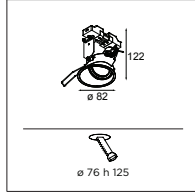

! LAMP INCLINED AT 28° FROM VERTICAL AXIS

Asy lotis

ECO DISCHARGE GE

Asy lotis 82 HIPAR GE

1X HIPAR-C 16 GX10 MAX. 35W

alu	10882605
black	10882602
white struc	10882609

! LAMP INCLINED AT 28° FROM VERTICAL AXIS