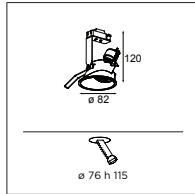

Asy lotis 82 GU10

1X QPAR 16 GU10 50W