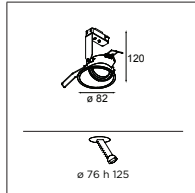

Asy lotis 82 MR16 GE

1X QR-CBC 51 GX5.3 50W