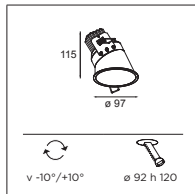

Asy lotis 97 adjustable LED GE

1X LED ARRAY INCL 10.5W