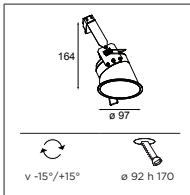

Asy lotis 97 adjustable MR16 GE

1X QR-CBC 51 GX5.3 50W