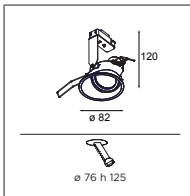

Asy lotis 82 LED retrofit

1X LED GU10 INCL. 5.5W