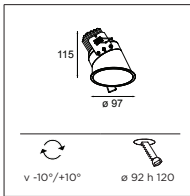

Asy lotis 97 adjustable LED RG

1X LED ARRAY INCL. 10.5W