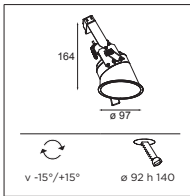

! ALSO AVAILABLE IN 3000K AND 3500K

HALOGEN 12V GE

Asy lotis 97 adjustable MR16 GE

1X QR-CBC 51 GX5.3 50W

alu	10881405
black	10881402
white struc	10881409

HALOGEN 230V

Asy lotis 97 adjustable GU10

1X QPAR 16 GU10 50W