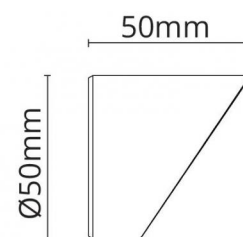

Article code: **5046 630027**
EAN: 7021986300277

Light technic

Version:
System wattage:

Mini
0.0W

Materials and finish

Housing:
Colour:
Optics:

Aluminium
Graphite
Aluminium

Mounting/Connection

Mounting:

, Outdoor

Dimensions (mm)

Length (L): 50
Width (W): 50
Height (H): 50
Weight (brutto/netto): 0.1 / 0.1

7 0 2 1 9 8 6 3 0 0 2 7 7