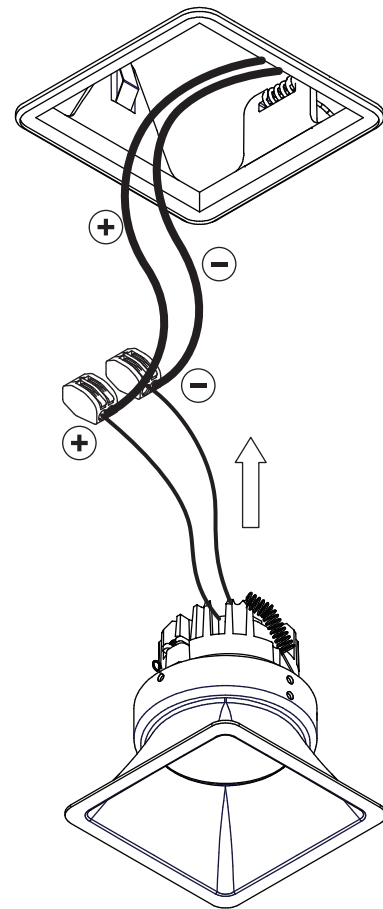

Lotis square IP55 for LED GE

126191XX

IP55 : only when used in closed ceiling.

Drivers:
see driver matrix - latest version on website
www.supermodular.com or check sales contact