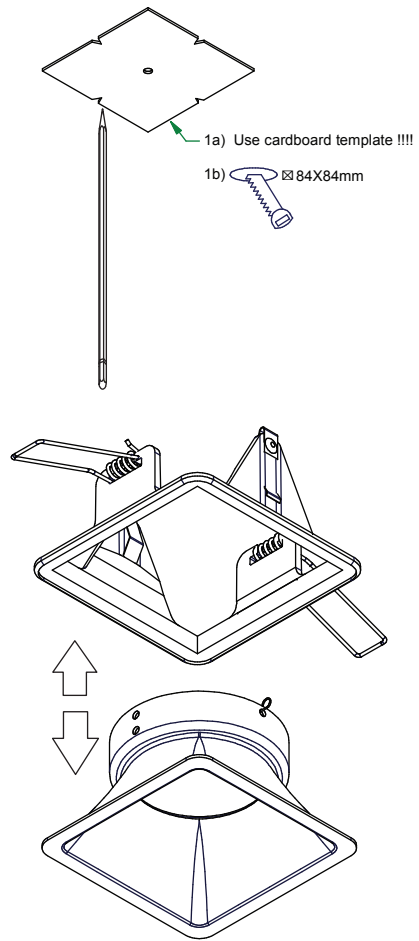

Lotis square IP55 for LED GE

126191XX

IP55 : only when used in closed ceiling.

Drivers:
see driver matrix - latest version on website
www.supermodular.com or check sales contact