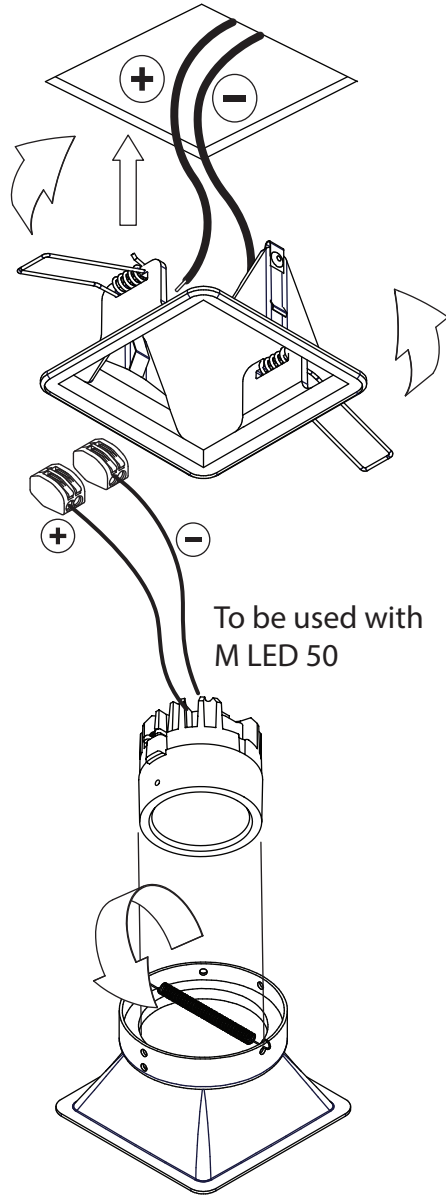

Lotis square IP55 for LED GE

126191XX

IP55 : only when used in closed ceiling.

Drivers:
see driver matrix - latest version on website
www.supermodular.com or check sales contact