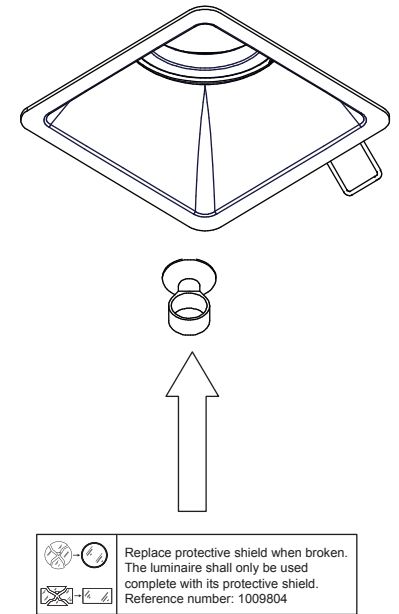

Lotis square IP55 for LED GE

126191XX

IP55 : only when used in closed ceiling.

Drivers:
see driver matrix - latest version on website
www.supermodular.com or check sales contact