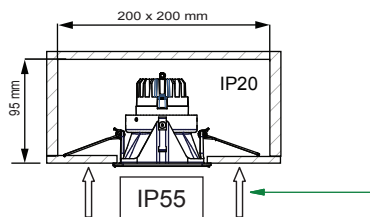

Lotis square IP55 for LED GE

126191XX

IP55 : only when used in closed ceiling.

Drivers:
see driver matrix - latest version on website
www.supermodular.com or check sales contact