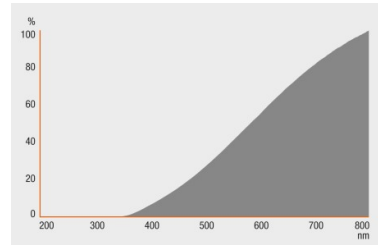

Product family datasheet

HALOPIN PRO 20 W 230 V G9,
HALOPIN PRO 20 W 240 V G9,
HALOPIN PRO 33 W 230 V G9,
HALOPIN PRO 33 W 240 V G9,
HALOPIN PRO 48 W 230 V G9,
HALOPIN PRO 48 W 230 V G9,
HALOPIN PRO 60 W 230 V G9,
HALOPIN PRO 60 W 240 V G9

HALOPIN PRO 20 W 230 V G9,
HALOPIN PRO 20 W 240 V G9,
HALOPIN PRO 33 W 230 V G9,
HALOPIN PRO 33 W 240 V G9,
HALOPIN PRO 48 W 230 V G9,
HALOPIN PRO 48 W 230 V G9,
HALOPIN PRO 60 W 230 V G9,
HALOPIN PRO 60 W 240 V G9

Application advice

For more detailed application information and graphics please see product datasheet.

Logistical Data