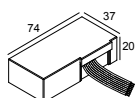

300 48 350 WDL LED POWER CONVERTER 48V-DC to 350 mA-DC / 15W WDL

1->3

☐