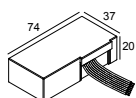

1->3

**300 48 350 WDL** LED POWER CONVERTER 48V-DC to 350 mA-DC / 15W WDL

1->3

**300 48 500 ED1** LED POWER CONVERTER 48V-DC to 500 mA-DC / 22W DIM1

1->3

**300 48 500 ED5** LED POWER CONVERTER 48V-DC to 500 mA-DC / 22W DIM5