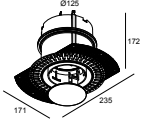

28400 0070 MOUNTING KIT ENTERO RD-S CSC

28400 0130 MOUNTING KIT ENTERO RD-S WSC

Montage kit - side air + light

29810 0110 MOUNTING KIT SIDE AIR 105

Montage kit - side air only

29810 0100 MOUNTING KIT SIDE AIR ONLY 1

ENTERO RD-S TRIMLESS IP 93045 GC

28450 9330 GC

Montage kit - top air only

29810 0200 MOUNTING KIT TOP AIR ONLY 1

Montage kit - no air

29810 0120 MOUNTING KIT NO AIR 105

Notes: