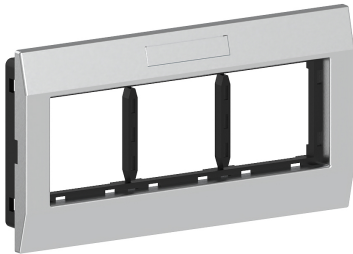

## Adapter frame triple AR-3H-9006, front-locking, BR/BRA, 45x45 mm, alu

### Product description

Triple mounting frame for accommodating compact M45 built-in devices in 45x45 mm format (3 single installation devices or one multiple socket outlet), consisting of mounting support and cover frame with labelling field 8x40mm, for installation in wall trunking and service poles with a 76.5 mm wide fixing track, for vertical device installation.

### Technical features

Model	open
Number of units	3
Type of device	grid size 45
Material	plastic
Mounting method installation unit	snap
With connection space	no
Mounting method box	Front
Mounting track	76,5 mm