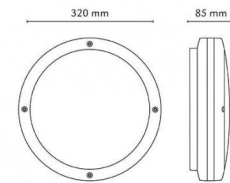

### Light technic

Type of light source:	LED
Wattage:	19W
System wattage:	19.0W
Luminous flux:	1225lm
Efficacy:	65 lm/W
Voltage:	230V
Colour temperature:	4000K
Colour rendering (CRI):	Ra>80
MacAdams factor:	SDCM: 3
Lifetime:	L70/B50>50,000
Light distribution:	Direct/Indirect
Beam angle:	110°

### Dimensions (mm)

Height (H):	85
Diameter (D):	320
Weight (brutto/netto):	2.2

### Packaging

Packing dimensions:	340 x 340 x 120
---------------------	-----------------

7 0 2 1 9 8 6 4 4 8 2 2 1