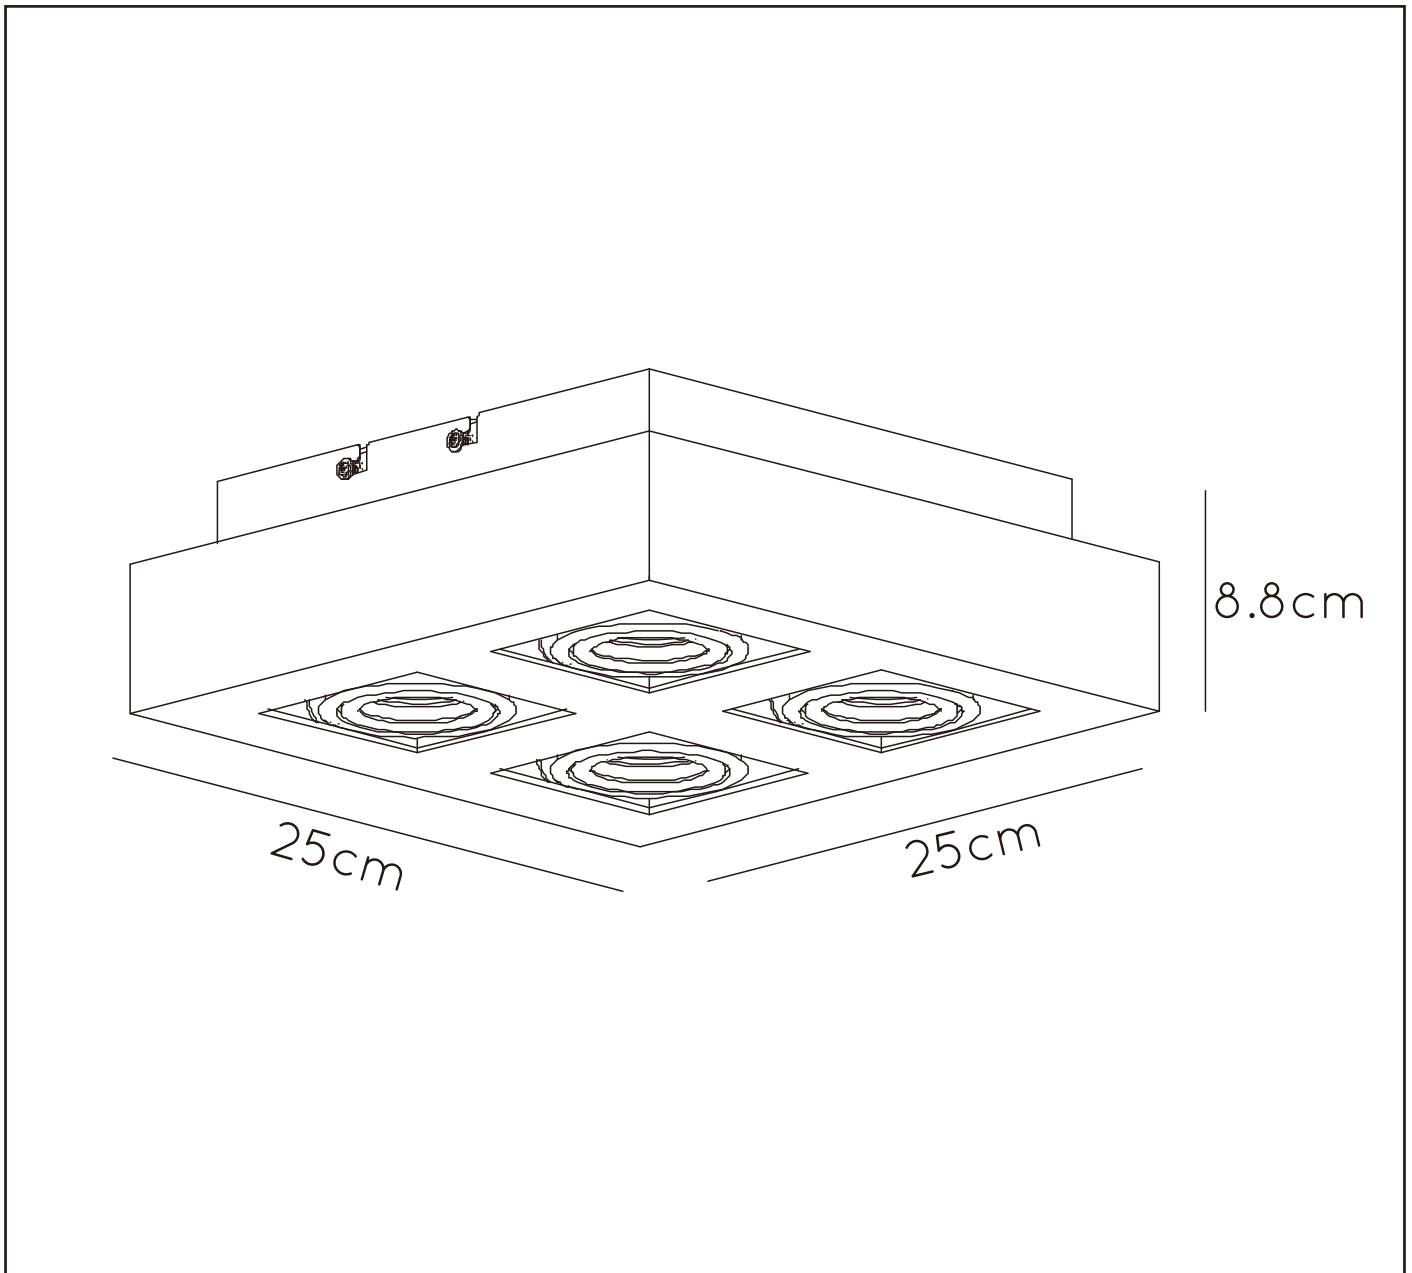

XIRAX

Item number : 09119/21/30
EAN code : 5411212092342

Item number : 09119/21/31
EAN code : 5411212092359