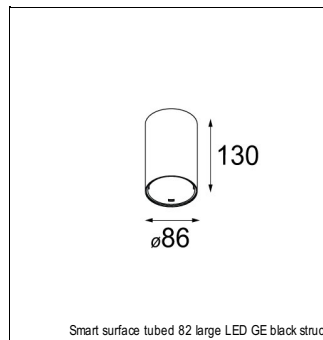

Art. Nr. 12441632

SPECIFICATIONS

Lamp	1x LED Array	
Gear / Transfo	LED gear not incl.	
Cut-out size	ø 70 h 60	
Weight	0.36kg	
Min. Distance	0.1 m	
IP	IP20	
Glow Wire Test	960°	
Source lifetime	50000 hrs	
CRI	90	
Power supply	500mA	350mA
	18.4Vf	17.8Vf
Connected load	9.2W	6.2W
Lumen	707lm	527lm
Efficacy	77lm/W	85lm/W
UGR	16	15
Adjustability	Not Applicable	
Remark	! 3500K on request ! can be combined with Smart mask ! can be combined with Smart surface box & surface tubed (surface/suspension)	

RECESSED-FRAME

12500230	RECESSED RING Ø70 H100
----------	------------------------

MASK

12500132	SMART MASK 82 2X BLACK STRUC
12500146	SMART MASK 82 2X GOLD
12500160	SMART MASK 82 2X WHITE STRUC

ACCESSORIES