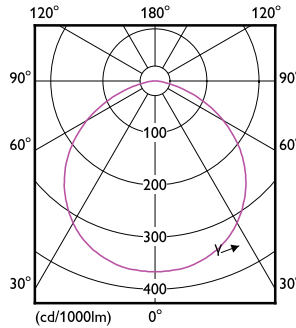

Maatschets

Product	D	C
CoreProLED linearD 17.5-150W R7S 118 840	42 mm	118 mm

Fotometrische gegevens

Spectral Power Distribution Colour - CoreProLED linearD 17.5-150W R7S 118 840

Light Distribution Diagram - CoreProLED linearD 17.5-150W R7S 118 840