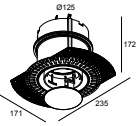

28400 0010 MOUNTING KIT ENTERO RD-S O.F.A.

Montage kit spanplafond

28400 0070 MOUNTING KIT ENTERO RD-S CSC

28400 0130 MOUNTING KIT ENTERO RD-S WSC

Montage kit - side air + light

29810 0110 MOUNTING KIT SIDE AIR 105

ENTERO RD-S TRIMLESS IP TW 96545 GC

28452 9030 GC

Montage kit - side air only

29810 0100 MOUNTING KIT SIDE AIR ONLY 1

Montage kit - top air only

29810 0200 MOUNTING KIT TOP AIR ONLY 1

Montage kit - no air

29810 0120 MOUNTING KIT NO AIR 105