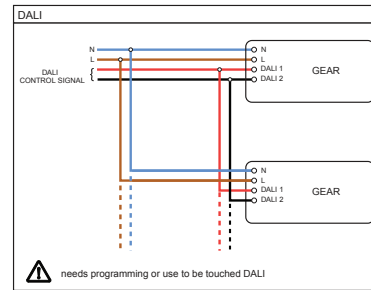

Smart surface tubed 82 XL LED GI

128430XX_128431XX_128432XX

VISUALIZATION WITH 'SMART LOTIS'
READ 'CAN BE USED WITH' FOR ALL
OTHER USEFUL 'SMART' PRODUCTS
'SMART 82 GE' FIXTURE NOT INCLUDED

Disconnect fixture connectors
and pull wires through opening

connect dim-wiring for:

IP54 only when used with included O-ring
and combined with 'Smart 82 IP54' fixture

install : Twist clockwise
uninstall : Twist counterclockwise

CAN BE USED WITH

- 12411XXX - Smart Cake 82 LED GE
- 12412XXX - Smart Cake 82 IP54 LED GE*
- 12441XXX - Smart Lotis 82 LED GE
- 12442XXX - Smart Lotis 82 IP54 LED GE*
- 12471XXX - Smart Kup 82 LED GE
- 12472XXX - Smart Kup 82 IP54 LED GE*

*Use included O-ring to retain IP54 rating