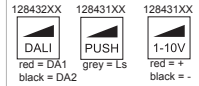

connect dim-wiring for: