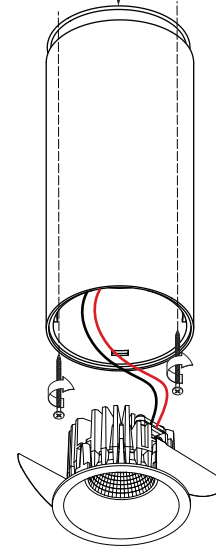

Smart surface tubed 82 XL LED GI

128430XX_128431XX_128432XX

VISUALIZATION WITH 'SMART LOTIS'
READ 'CAN BE USED WITH' FOR ALL
OTHER USEFUL 'SMART' PRODUCTS
'SMART 82 GE' FIXTURE NOT INCLUDED

Disconnect fixture connectors
and pull wires through opening

connect dim-wiring for:

IP54 only when used with included O-ring
and combined with 'Smart 82 IP54' fixture

install : Twist clockwise
uninstall : Twist counterclockwise

CAN BE USED WITH

- 12411XXX - Smart Cake 82 LED GE
- 12412XXX - Smart Cake 82 IP54 LED GE*
- 12441XXX - Smart Lotis 82 LED GE
- 12442XXX - Smart Lotis 82 IP54 LED GE*
- 12471XXX - Smart Kup 82 LED GE
- 12472XXX - Smart Kup 82 IP54 LED GE*

*Use included O-ring to retain IP54 rating