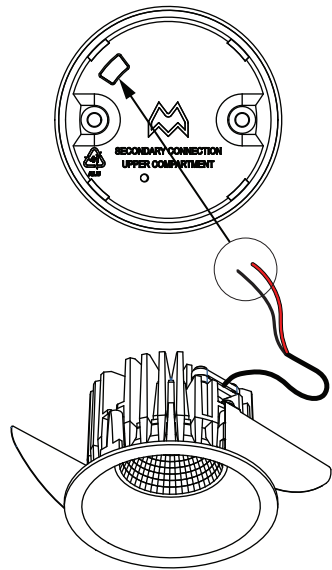

Smart surface tubed 82 XL LED GI

128430XX_128431XX_128432XX

VISUALIZATION WITH 'SMART LOTIS'
READ 'CAN BE USED WITH' FOR ALL
OTHER USEFUL 'SMART' PRODUCTS
'SMART 82 GE' FIXTURE NOT INCLUDED

Disconnect fixture connectors
and pull wires through opening

connect dim-wiring for:

IP54 only when used with included O-ring
and combined with 'Smart 82 IP54' fixture

install : Twist clockwise
uninstall : Twist counterclockwise

CAN BE USED WITH

- 12411XXX - Smart Cake 82 LED GE
- 12412XXX - Smart Cake 82 IP54 LED GE*
- 12441XXX - Smart Lotis 82 LED GE
- 12442XXX - Smart Lotis 82 IP54 LED GE*
- 12471XXX - Smart Kup 82 LED GE
- 12472XXX - Smart Kup 82 IP54 LED GE*

*Use included O-ring to retain IP54 rating