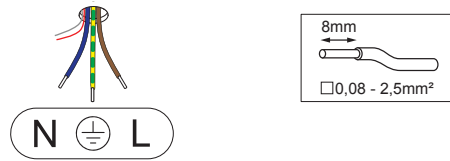

Smart surface tubed 82 XL LED GI

128430XX_128431XX_128432XX

VISUALIZATION WITH 'SMART LOTIS'
READ 'CAN BE USED WITH' FOR ALL
OTHER USEFUL 'SMART' PRODUCTS
'SMART 82 GE' FIXTURE NOT INCLUDED

Disconnect fixture connectors
and pull wires through opening

connect dim-wiring for:

IP54 only when used with included O-ring
and combined with 'Smart 82 IP54' fixture

install : Twist clockwise
uninstall : Twist counterclockwise

CAN BE USED WITH

- 12411XXX - Smart Cake 82 LED GE
- 12412XXX - Smart Cake 82 IP54 LED GE*
- 12441XXX - Smart Lotis 82 LED GE
- 12442XXX - Smart Lotis 82 IP54 LED GE*
- 12471XXX - Smart Kup 82 LED GE
- 12472XXX - Smart Kup 82 IP54 LED GE*

*Use included O-ring to retain IP54 rating