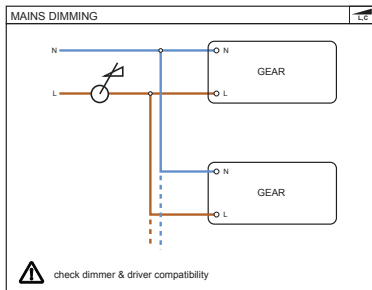

Smart surface tubed 82 XL LED GI

128430XX_128431XX_128432XX

VISUALIZATION WITH 'SMART LOTIS'
READ 'CAN BE USED WITH' FOR ALL
OTHER USEFUL 'SMART' PRODUCTS
'SMART 82 GE' FIXTURE NOT INCLUDED

Disconnect fixture connectors
and pull wires through opening

connect dim-wiring for:

IP54 only when used with included O-ring
and combined with 'Smart 82 IP54' fixture

install : Twist clockwise
uninstall : Twist counterclockwise

CAN BE USED WITH

- 12411XXX - Smart Cake 82 LED GE
- 12412XXX - Smart Cake 82 IP54 LED GE*
- 12441XXX - Smart Lotis 82 LED GE
- 12442XXX - Smart Lotis 82 IP54 LED GE*
- 12471XXX - Smart Kup 82 LED GE
- 12472XXX - Smart Kup 82 IP54 LED GE*

*Use included O-ring to retain IP54 rating