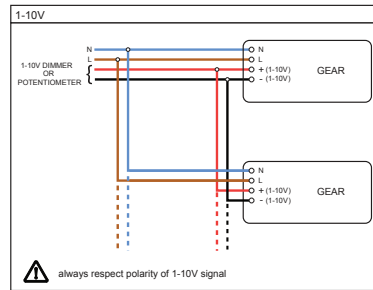

Smart surface tubed 82 XL LED GI

128430XX_128431XX_128432XX

VISUALIZATION WITH 'SMART LOTIS'
READ 'CAN BE USED WITH' FOR ALL
OTHER USEFUL 'SMART' PRODUCTS
'SMART 82 GE' FIXTURE NOT INCLUDED

Disconnect fixture connectors
and pull wires through opening

connect dim-wiring for:

IP54 only when used with included O-ring
and combined with 'Smart 82 IP54' fixture

install : Twist clockwise
uninstall : Twist counterclockwise

CAN BE USED WITH

- 12411XXX - Smart Cake 82 LED GE
- 12412XXX - Smart Cake 82 IP54 LED GE*
- 12441XXX - Smart Lotis 82 LED GE
- 12442XXX - Smart Lotis 82 IP54 LED GE*
- 12471XXX - Smart Kup 82 LED GE
- 12472XXX - Smart Kup 82 IP54 LED GE*

*Use included O-ring to retain IP54 rating