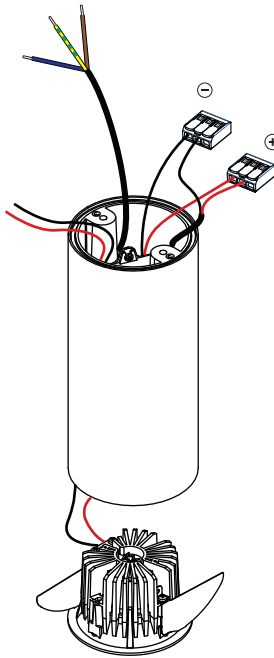

Smart surface tubed 82 XL LED GI

128430XX_128431XX_128432XX

VISUALIZATION WITH 'SMART LOTIS'
READ 'CAN BE USED WITH' FOR ALL
OTHER USEFUL 'SMART' PRODUCTS
'SMART 82 GE' FIXTURE NOT INCLUDED

Disconnect fixture connectors
and pull wires through opening

connect dim-wiring for:

IP54 only when used with included O-ring
and combined with 'Smart 82 IP54' fixture

install : Twist clockwise
uninstall : Twist counterclockwise

CAN BE USED WITH

- 12411XXX - Smart Cake 82 LED GE
- 12412XXX - Smart Cake 82 IP54 LED GE*
- 12441XXX - Smart Lotis 82 LED GE
- 12442XXX - Smart Lotis 82 IP54 LED GE*
- 12471XXX - Smart Kup 82 LED GE
- 12472XXX - Smart Kup 82 IP54 LED GE*

*Use included O-ring to retain IP54 rating