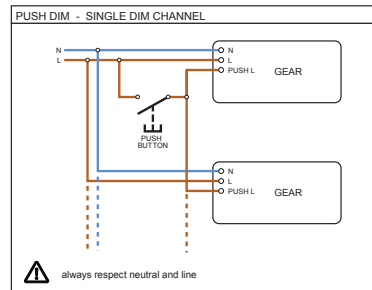

Smart surface tubed 82 XL LED GI

128430XX_128431XX_128432XX

VISUALIZATION WITH 'SMART LOTIS'
READ 'CAN BE USED WITH' FOR ALL
OTHER USEFUL 'SMART' PRODUCTS
'SMART 82 GE' FIXTURE NOT INCLUDED

Disconnect fixture connectors
and pull wires through opening

connect dim-wiring for:

IP54 only when used with included O-ring
and combined with 'Smart 82 IP54' fixture

install : Twist clockwise
uninstall : Twist counterclockwise

CAN BE USED WITH

- 12411XXX - Smart Cake 82 LED GE
- 12412XXX - Smart Cake 82 IP54 LED GE*
- 12441XXX - Smart Lotis 82 LED GE
- 12442XXX - Smart Lotis 82 IP54 LED GE*
- 12471XXX - Smart Kup 82 LED GE
- 12472XXX - Smart Kup 82 IP54 LED GE*

*Use included O-ring to retain IP54 rating