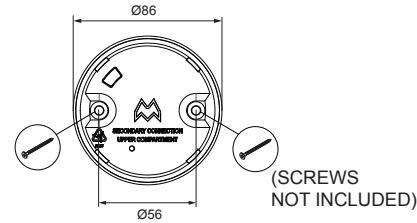

Smart surface tubed 82 XL LED GI

128430XX_128431XX_128432XX

VISUALIZATION WITH 'SMART LOTIS'
READ 'CAN BE USED WITH' FOR ALL
OTHER USEFUL 'SMART' PRODUCTS
'SMART 82 GE' FIXTURE NOT INCLUDED

Disconnect fixture connectors
and pull wires through opening

connect dim-wiring for:

IP54 only when used with included O-ring
and combined with 'Smart 82 IP54' fixture

install : Twist clockwise
uninstall : Twist counterclockwise

CAN BE USED WITH

- 12411XXX - Smart Cake 82 LED GE
- 12412XXX - Smart Cake 82 IP54 LED GE*
- 12441XXX - Smart Lotis 82 LED GE
- 12442XXX - Smart Lotis 82 IP54 LED GE*
- 12471XXX - Smart Kup 82 LED GE
- 12472XXX - Smart Kup 82 IP54 LED GE*

*Use included O-ring to retain IP54 rating