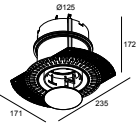

28400 0010 MOUNTING KIT ENTERO RD-S O.F.A.

Montage kit spanplafond

28400 0070 MOUNTING KIT ENTERO RD-S CSC

28400 0130 MOUNTING KIT ENTERO RD-S WSC

Montage kit - side air + light

29810 0110 MOUNTING KIT SIDE AIR 105

ENTERO RD-S TRIMLESS IP TW 94045 W

28472 9030 W

Montage kit - side air only

29810 0100 MOUNTING KIT SIDE AIR ONLY 1

Montage kit - top air only

29810 0200 MOUNTING KIT TOP AIR ONLY 1

Montage kit - no air

29810 0120 MOUNTING KIT NO AIR 105