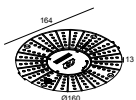

29514 9010 B

21032 0295

LED POWER CONVERTER 48V-DC to 350 mA-DC / 15W DIM5

1->2

kit de montage

29510 0020 MOUNTING KIT PLAT-OH! TRIMLESS

Notes: