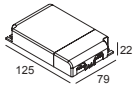

PLAT-OH! TRIMLESS SOFT 93023 B

29514 9010 B

300 90 69

LED POWER SUPPLY MULTI-POWER HV DIM9

2->6(6)

☐