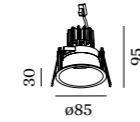

DEEPER

CEILING RECESSED

1.0 LED

LED 7/10W | 350-500mA | 18Vf
COB 3-step | excl. power supply
aluminium powder coated

0.17kg IP20 3-0.3-D P 36°

76 95 4-30

	CODE
	152161W
	152161S
	152161B

Light Colour Selection