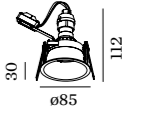

DEEPER

CEILING RECESSED

1.0 LED

LED 7/10W | 350-500mA | 18Vf
COB 3-step | excl. power supply
aluminium powder coated

0.17kg IP20 3-0.3-D P 36°

76 95 4-30

	CODE
	152161W
	152161S
	152161B

Light Colour Selection