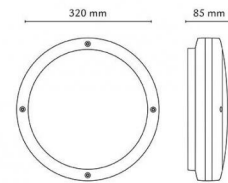

### Light technic

Type of light source:	LED
Wattage:	19W
System wattage:	19.0W
Luminous flux:	1225lm
Efficacy:	65 lm/W
Voltage:	230V
Colour temperature:	3000K
Colour rendering (CRI):	Ra>80
MacAdams factor:	SDCM: 3
Lifetime:	L70/B50>50,000
Light distribution:	Direct/Indirect
Beam angle:	110°

### Dimensions (mm)

Height (H):	85
Diameter (D):	320
Weight (brutto/netto):	2.2

### Packaging

Packing dimensions:	340 x 340 x 120
---------------------	-----------------

7 0 2 1 9 8 6 4 4 8 2 0 7