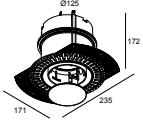

28400 0070 MOUNTING KIT ENTERO RD-S CSC

28400 0130 MOUNTING KIT ENTERO RD-S WSC

Montage kit - side air + light

29810 0110 MOUNTING KIT SIDE AIR 105

Montage kit - side air only

29810 0100 MOUNTING KIT SIDE AIR ONLY 1

ENTERO RD-S TRIMLESS IP 92720 B

28450 9220 B

Montage kit - top air only

29810 0200 MOUNTING KIT TOP AIR ONLY 1

Montage kit - no air

29810 0120 MOUNTING KIT NO AIR 105

Notes: