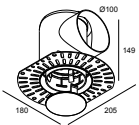

kit de montage - side air + light

29810 0100 MOUNTING KIT SIDE AIR ONLY 1